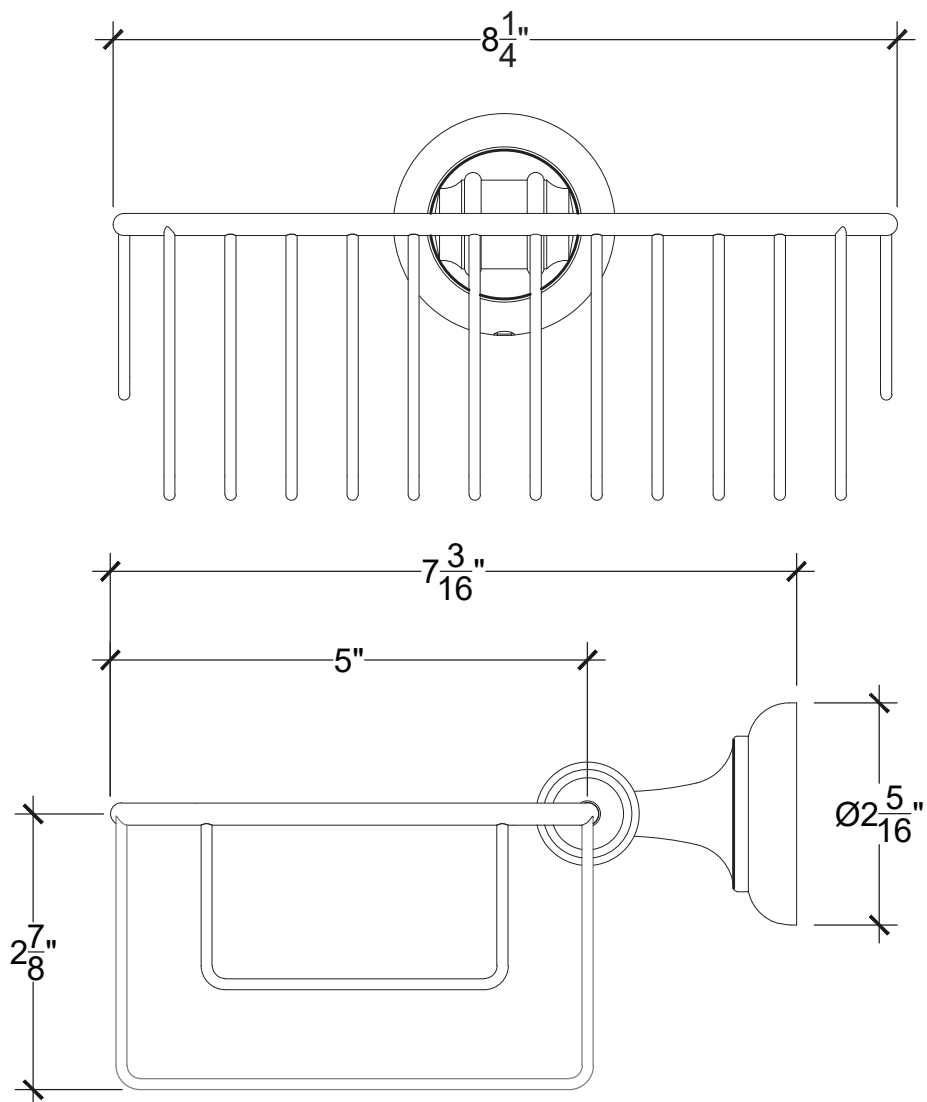

## ELEGANCE

Wall Mounted Sponge Tray  
Style # 7402523

Copyright © Compass 2010 www.compassstone.com