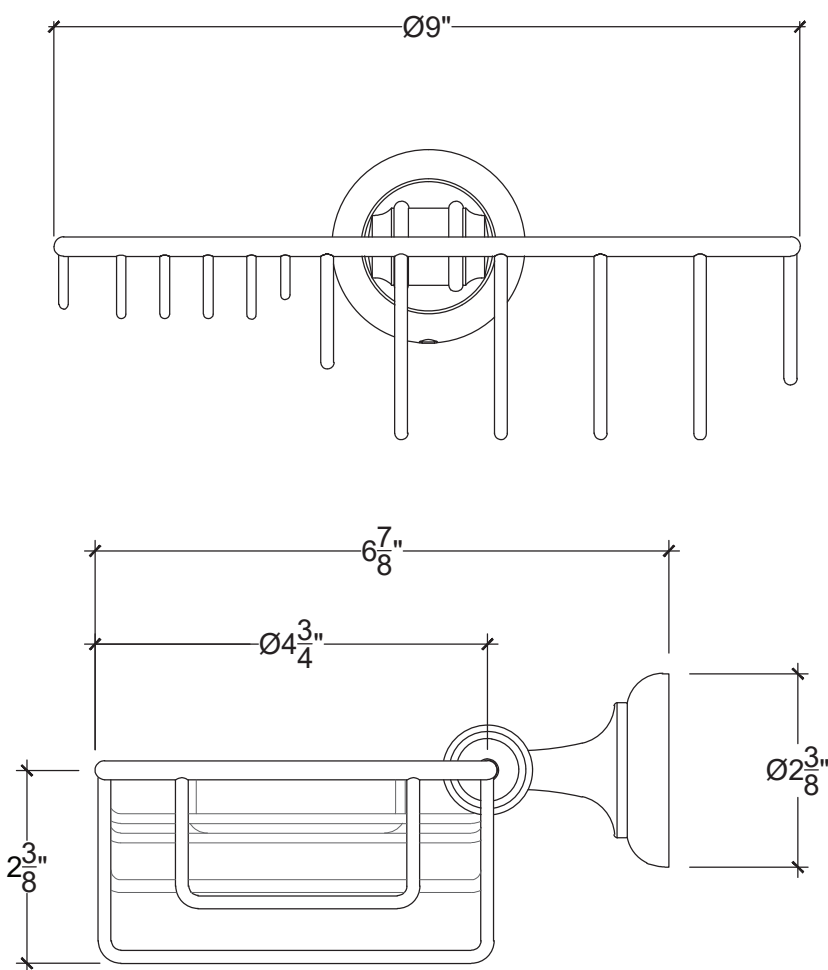

ELEGANCE SOAP TRAY

Wall Mounted Large Soap Tray
Porte Savon fil double
Style # 6002556

Copyright COMPAS 2010C www.compasstone.com

 COMPAS™