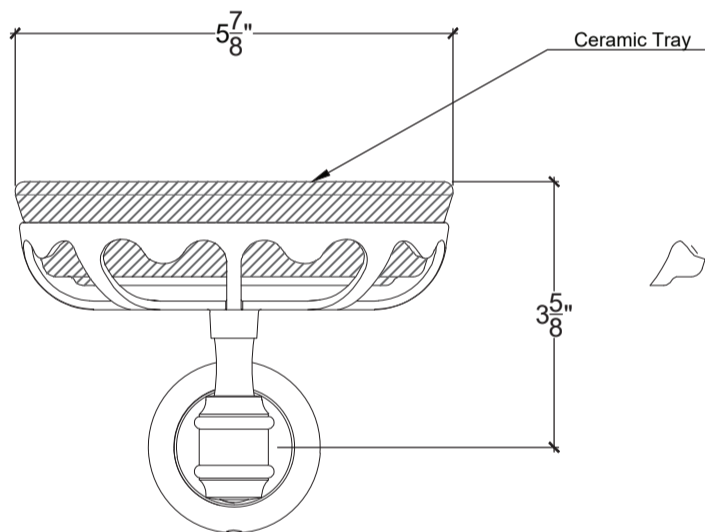

ELEGANCE

Soap Holder with Ceramic Tray
Porte savon mural
Style # 6002545

Copyright © Compas 2010 www.compassstone.com

 COMPAS™