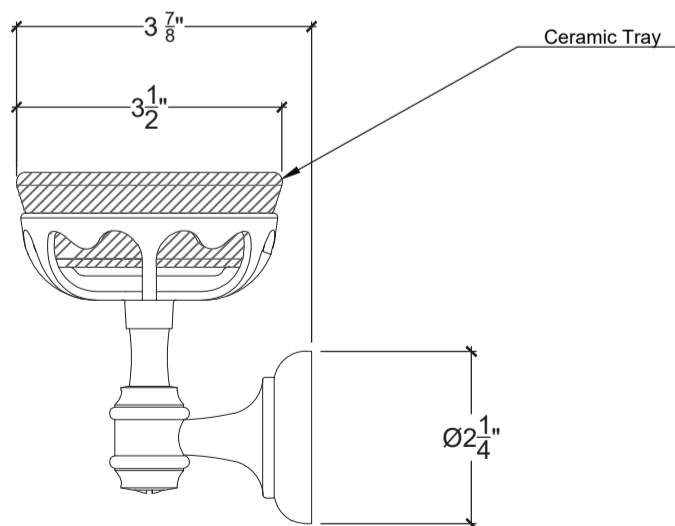

ELEGANCE

Soap Holder with Ceramic Tray
Porte savon mural
Style # 6002545

Copyright © Compas 2010 www.compassstone.com

 COMPAS™