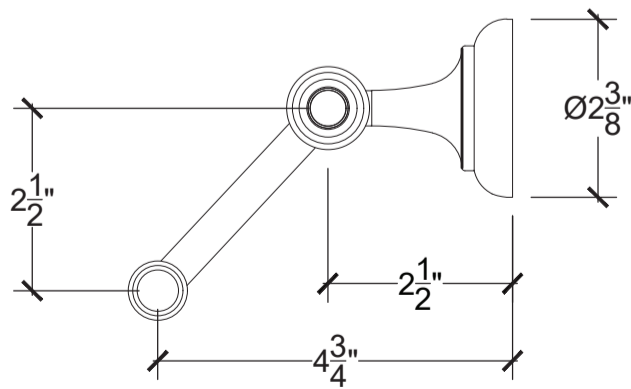

## ELEGANCE

Horizontal Toilet Paper Holder

Porte Papier Simple

Style # 6002504

Copyright © Compas 2010 www.compasstone.com

 COMPAS™