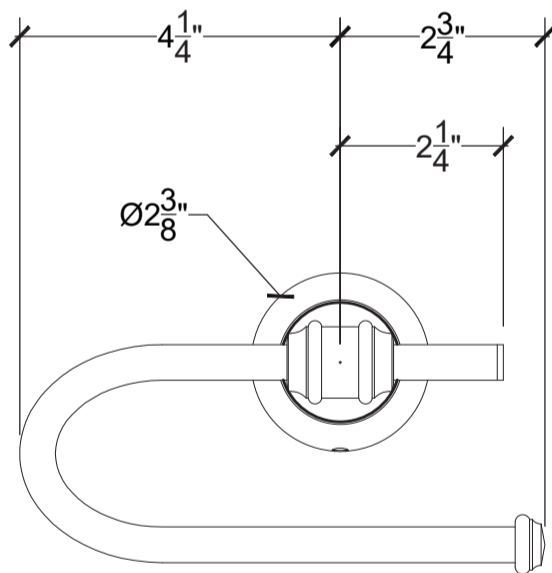

## ELEGANCE

Horizontal Toilet Paper Holder

Porte Papier Simple

Style # 6002504

Copyright © Compas 2010 www.compasstone.com

 COMPAS™