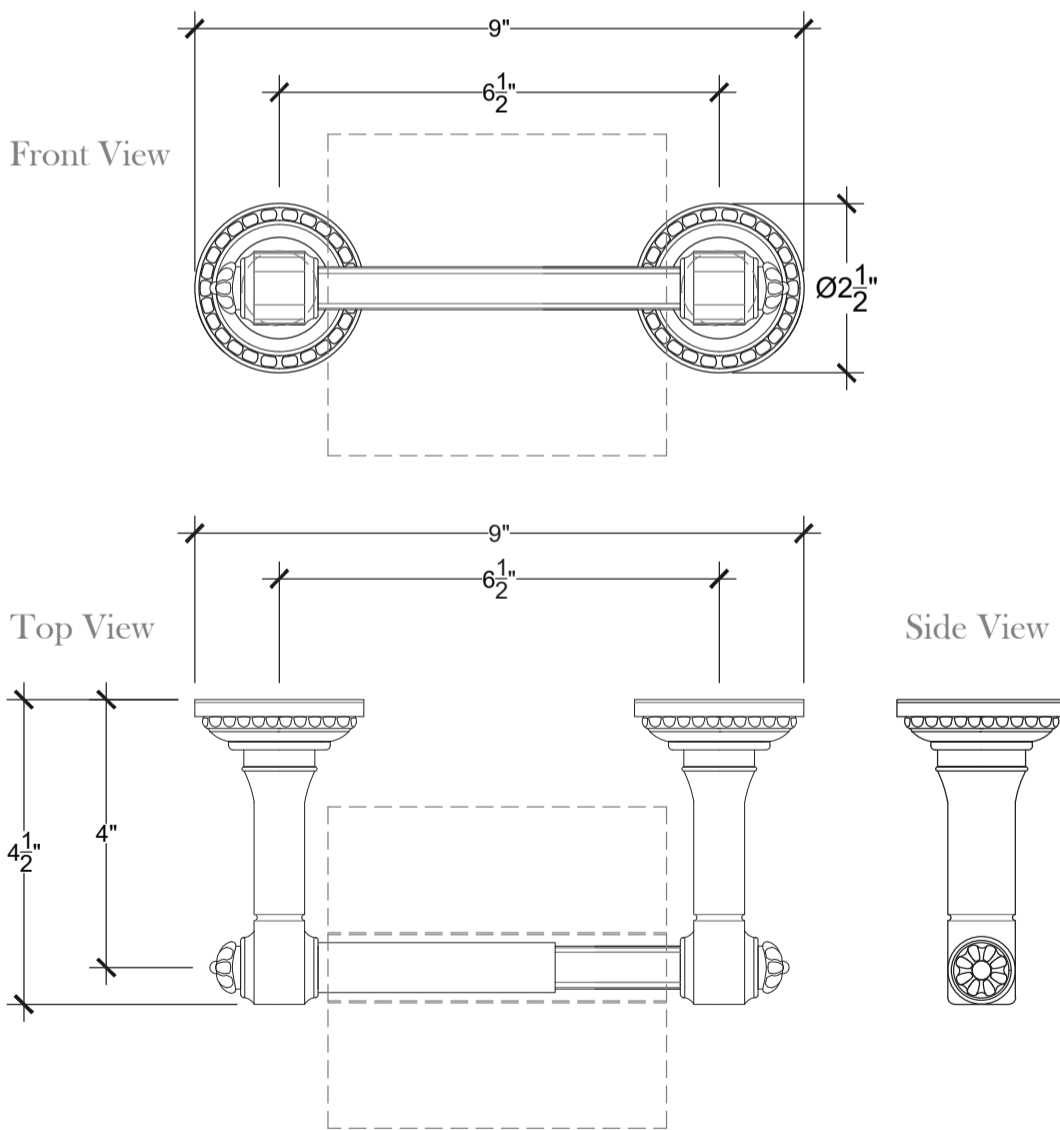

CRUCIFORM

Horizontal Toilet Paper holder
 Porte Papier Simple
 Style # 8502548

Copyright © Compas 2010 www.compassstone.com