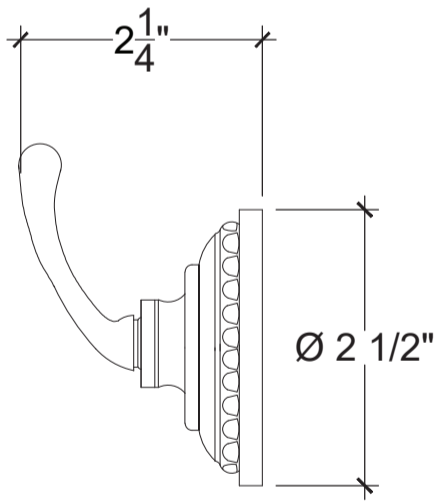

CRUCIFORM

Wall Mounted Robe Hook
Porte Peignoir Double
Style # 8902508

Copyright © Compas 2010 www.compassstone.com

 COMPAS™