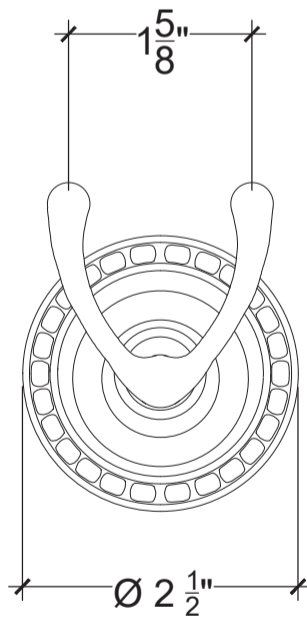

CRUCIFORM

Wall Mounted Robe Hook
Porte Peignoir Double
Style # 8902508

Copyright © Compas 2010 www.compassstone.com

 COMPAS™