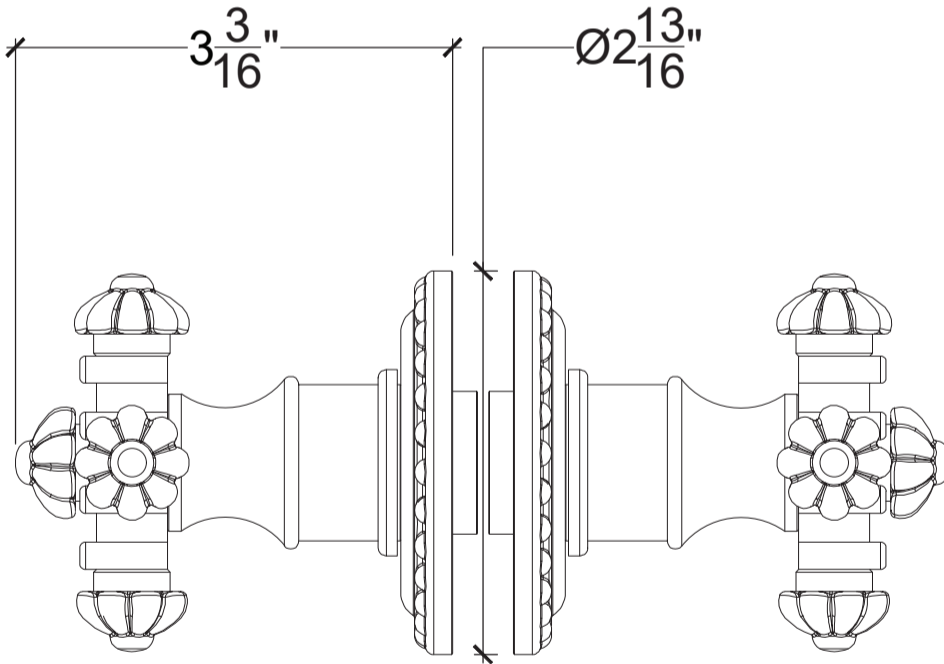

CRUCIFORM

Shower Door Knob - 1 Set Back-to-Back
Style # 8502571

Copyright © Compas 2010 www.compassstone.com

 COMPAS™