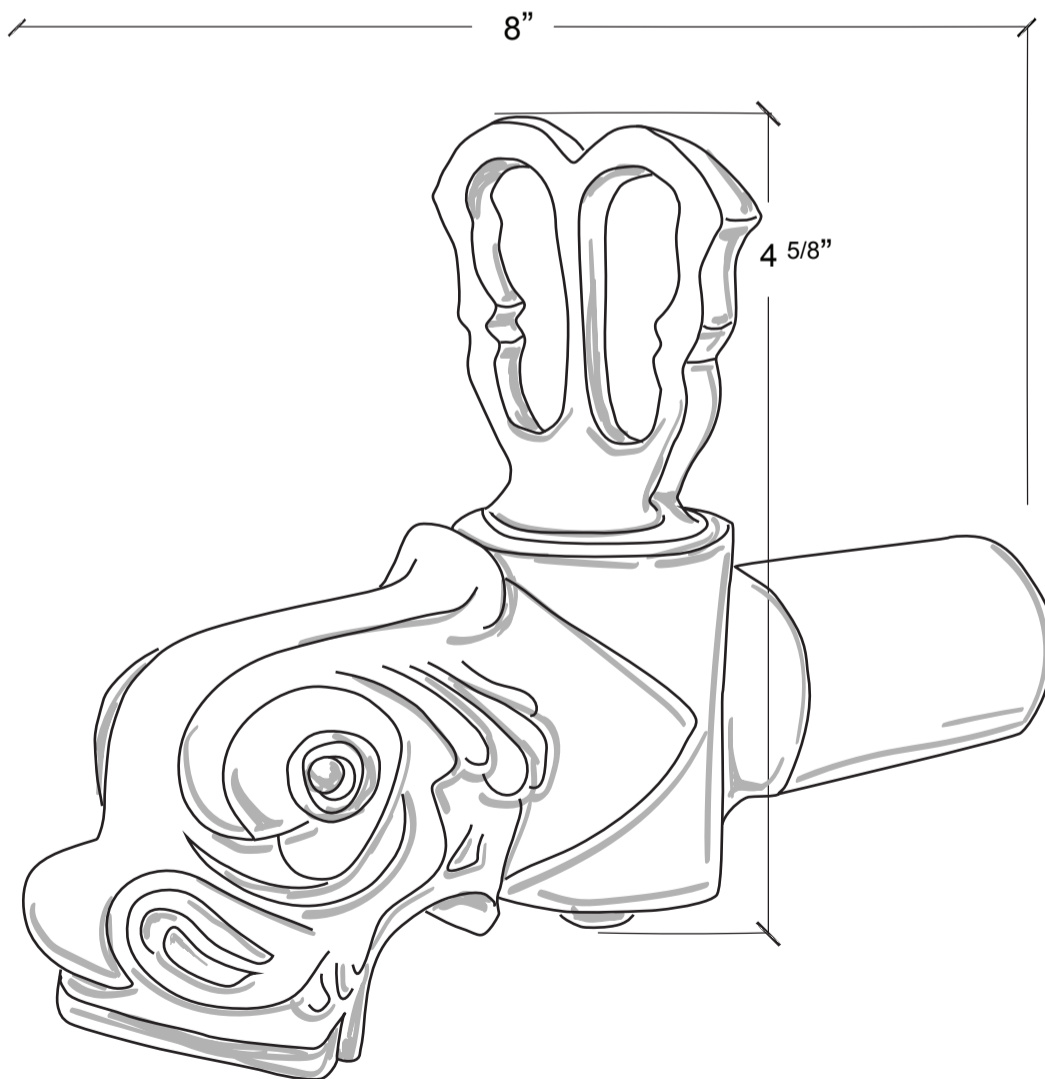

CROWNED TIVOLI

Custom Crowned Tivoli Wall Mount Fountain Spout

Ref #: 99006702

Decorative (Fixed) Handle

Connection: Female $\frac{3}{4}$ " NPT Metric available.

Copyright © Compas 2020 www.compasstone.com