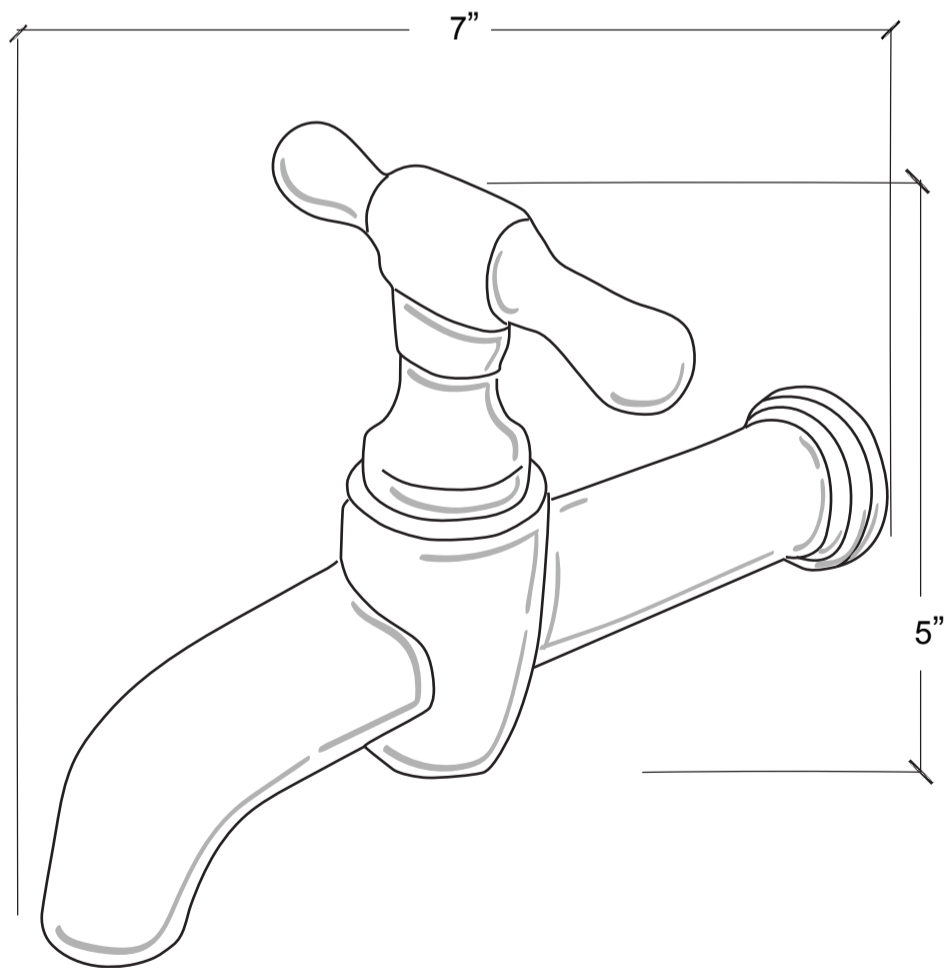

## COTTAGE

Custom Cottage Wall Mount Fountain Spout

Ref #: 99006707

Decorative (Fixed) Handle

Connection: Female  $\frac{3}{4}$ " NPT Metric available.

Copyright © Compas 2020 [www.compassstone.com](http://www.compassstone.com)