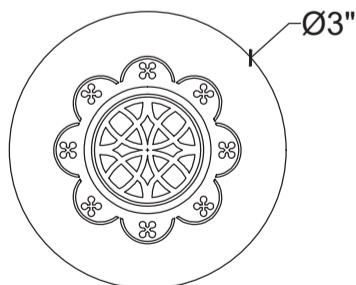

CHISELED ROSE DRAIN XL

Chiseled Rose Drain XL - [NO OVERFLOW]

Bonde de lababo

Ref #: 13201496-SP3

* DRILLING = Ø 1 ³/₄"