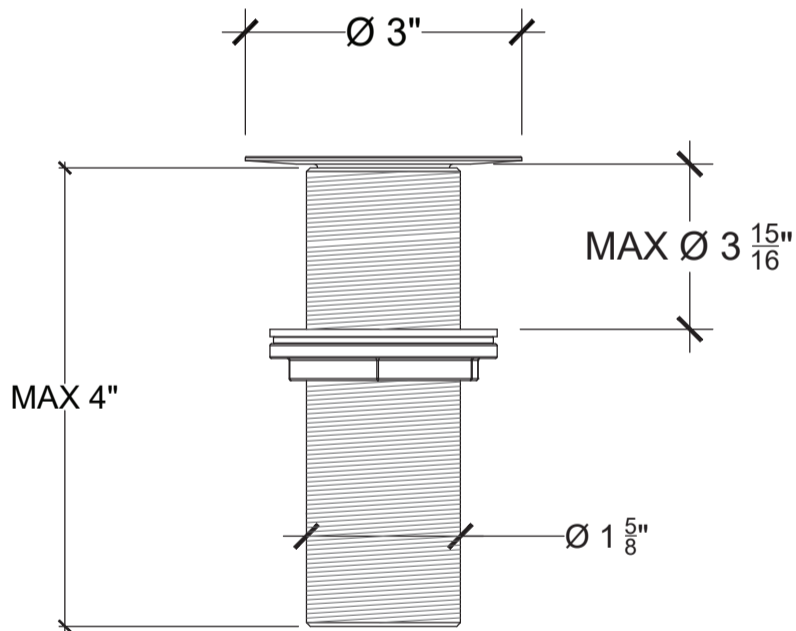

CHISELED ROSE DRAIN XL

Chiseled Rose Drain XL - [NO OVERFLOW]

Bonde de lababo

Ref #: 13201496-SP3

* DRILLING = Ø 1 ³/₄"