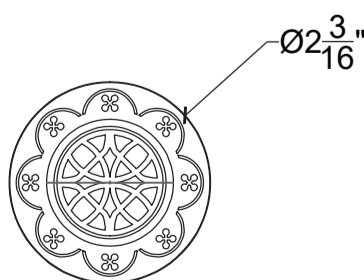

CHISELED ROSE DRAIN

Chiseled Rose Drain - [NO OVERFLOW]
 Bonde de lavabo
 Ref #: 13201496

Copyright © Compas 2010 www.compassstone.com

Designed for use with marble sinks.

* DRILLING = $\varnothing 1\frac{3}{4}$ "

 COMPAS™

REVISED 11-13-2019

CHISELED ROSE DRAIN

Chiseled Rose Drain - [WITH OVERFLOW]
 Bonde de lavabo avec trop plien
 Ref #: 13205496

Copyright © Compas 2010 www.compassstone.com

Designed for use with marble sinks.