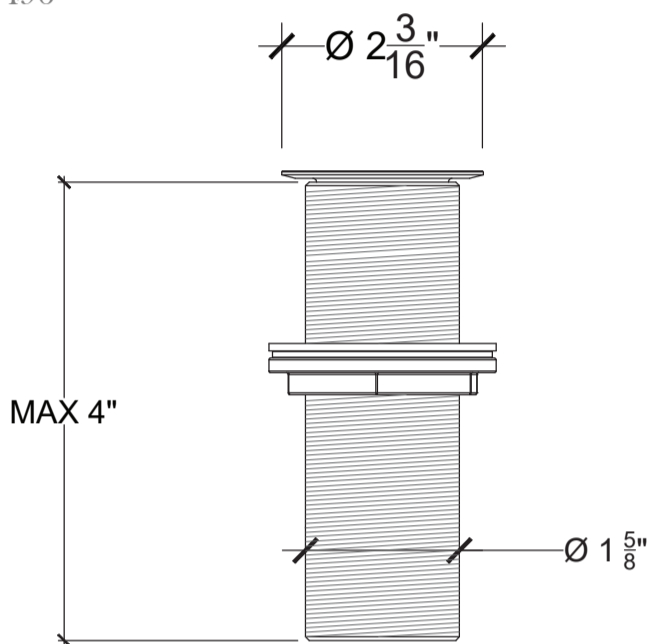

CHISELED ROSE DRAIN

Chiseled Rose Drain - [NO OVERFLOW]
 Bonde de lavabo
 Ref #: 13201496

Copyright © Compas 2010 www.compassstone.com

Designed for use with marble sinks.

* DRILLING = $\varnothing 1\frac{3}{4}$ "

 COMPAS™

REVISED 11-13-2019

CHISELED ROSE DRAIN

Chiseled Rose Drain - [WITH OVERFLOW]
 Bonde de lavabo avec trop plien
 Ref #: 13205496

Copyright © Compas 2010 www.compassstone.com

Designed for use with marble sinks.