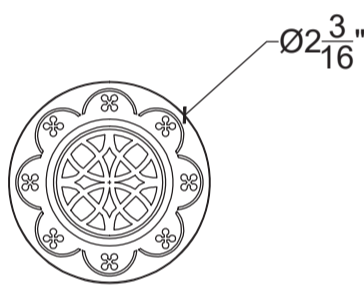

CHISELED ROSE DRAIN

Chiseled Rose Drain - [NO OVERFLOW]
 Bonde de lavabo
 Ref #: 13201496

Copyright © Compas 2010 www.compassstone.com

Designed for use with marble sinks.

* DRILLING = $\varnothing 1\frac{3}{4}$ "

 COMPAS™

REVISED 11-13-2019

CHISELED ROSE DRAIN

Chiseled Rose Drain - [WITH OVERFLOW]
 Bonde de lavabo avec trop plien
 Ref #: 13205496

Copyright © Compas 2010 www.compassstone.com

Designed for use with marble sinks.