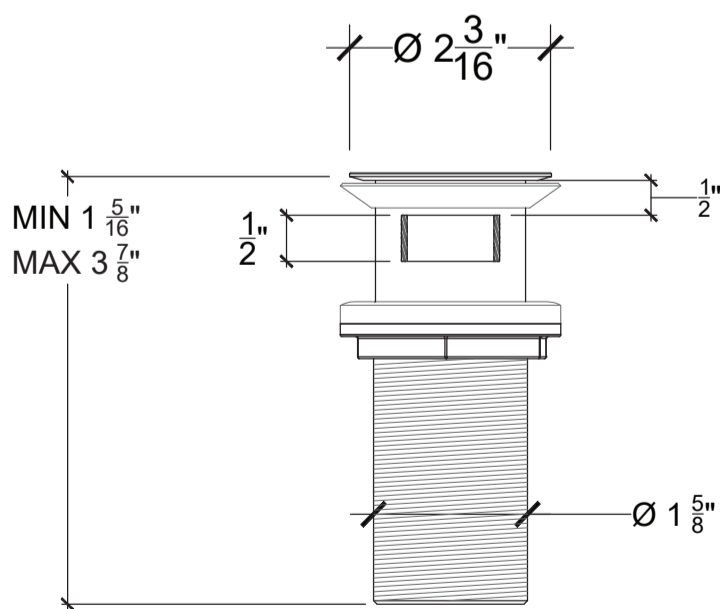

CHISELED ROSE DRAIN

Chiseled Rose Drain - [NO OVERFLOW]
 Bonde de lavabo
 Ref #: 13201496

Copyright © Compas 2010 www.compassstone.com

Designed for use with marble sinks.

* DRILLING = $\varnothing 1\frac{3}{4}$ "

 COMPAS™

REVISED 11-13-2019

CHISELED ROSE DRAIN

Chiseled Rose Drain - [WITH OVERFLOW]
 Bonde de lavabo avec trop plien
 Ref #: 13205496

Copyright © Compas 2010 www.compassstone.com

Designed for use with marble sinks.