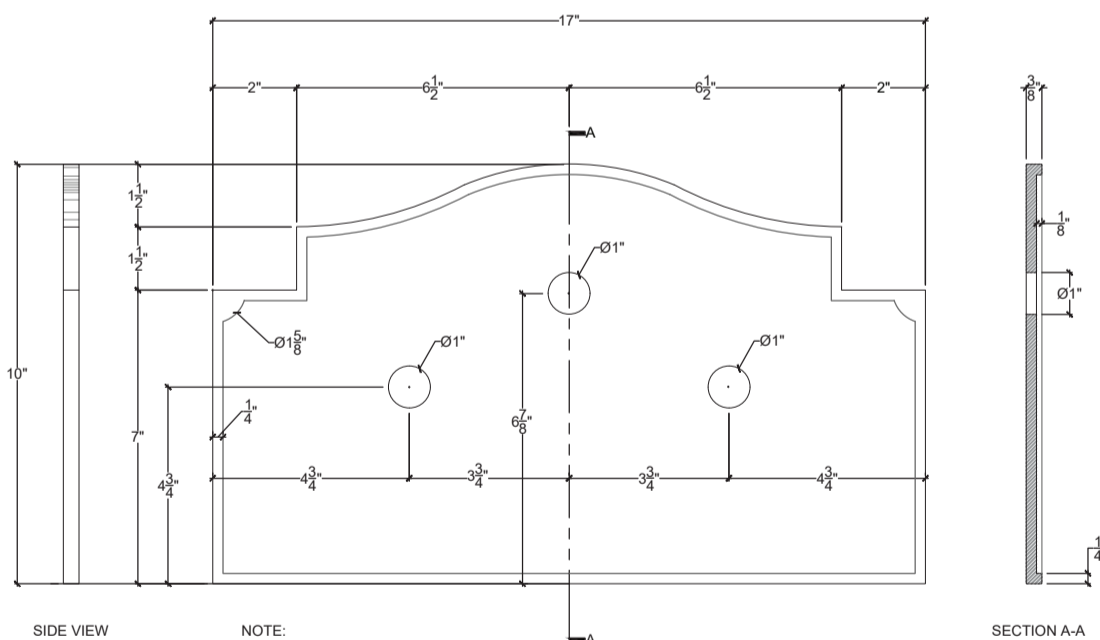

BERAIN BACK PLATE XL

Berain Back Plate XL
 Plaque Décor de Bec - XL

SIDE VIEW

NOTE:
 Metal Finish: Brushed Nickel Finish
 Direction of Brush: Left to Right.
 Pierre to drill same size as previous valve openings.