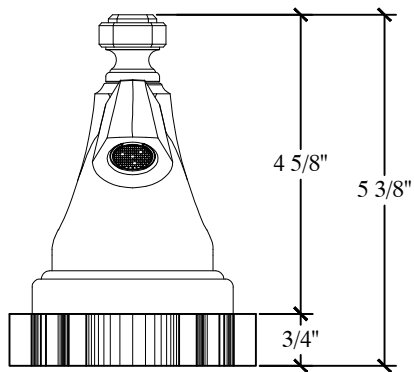

925 - S

Deck Mount - Regalia - Modified
Ref#

Copyright © Compas 2010 www.compasstone.com

COMPAS