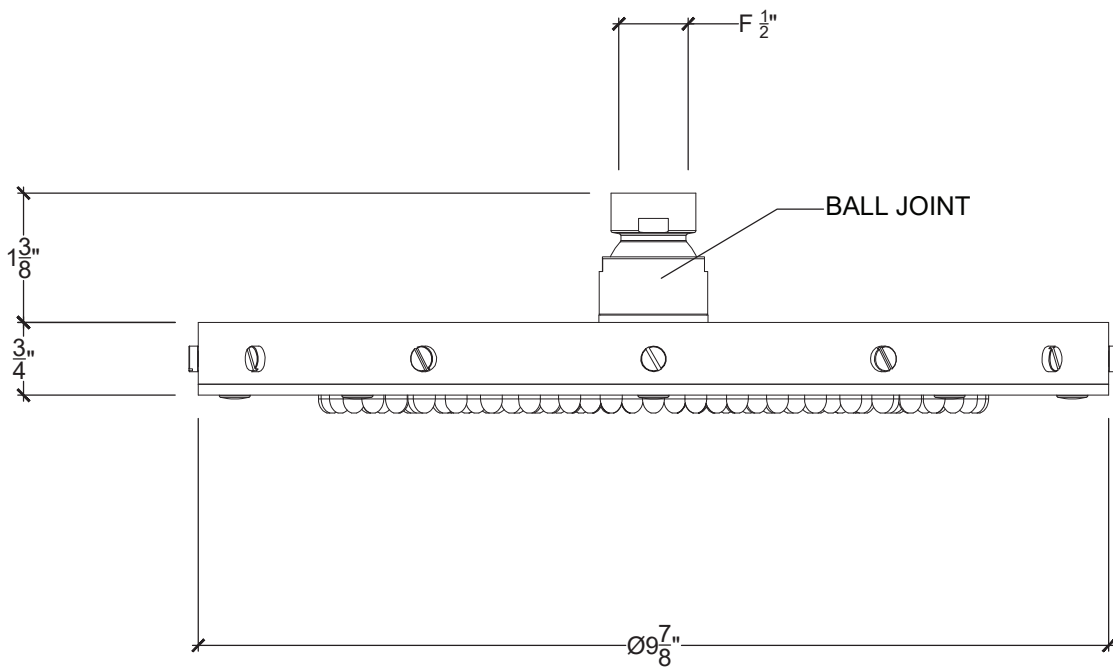

FLAT SHOWER HEAD 925

Flat Shower Head - 925 - F $\frac{1}{2}$ "
Pomme de Douche, Antiartre
Ref # 12506343

Copyright © Compas 2010 www.compassstone.com

 COMPAS™

REVISED 01-08-20