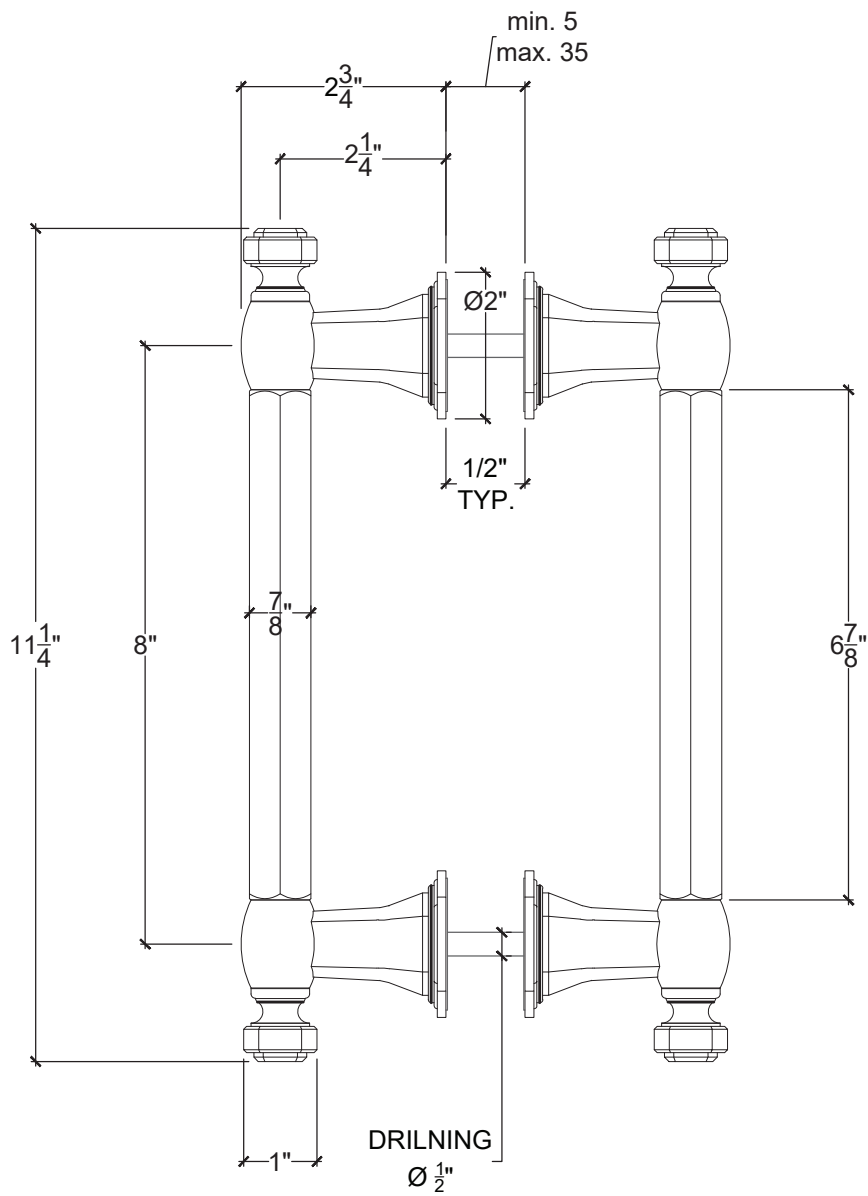

.925

Shower Door Handle
Poignet de porte de douche
Style # 12502568

Copyright © Compas 2010 www.compassstone.com

 COMPAS™

Revised 10-20-2019