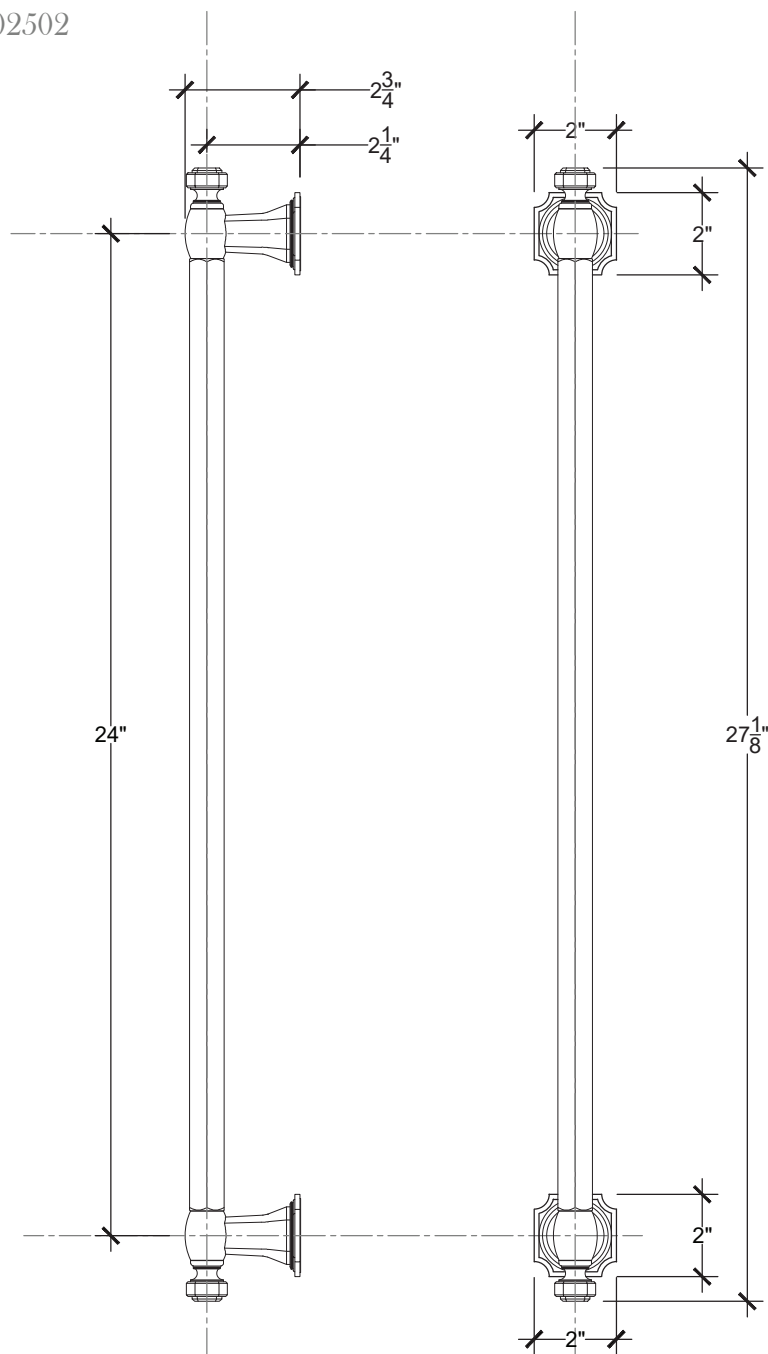

925

24" Towel Bar
Style # 12502502

Copyright © Compas 2010 www.compasstone.com

COMPAS