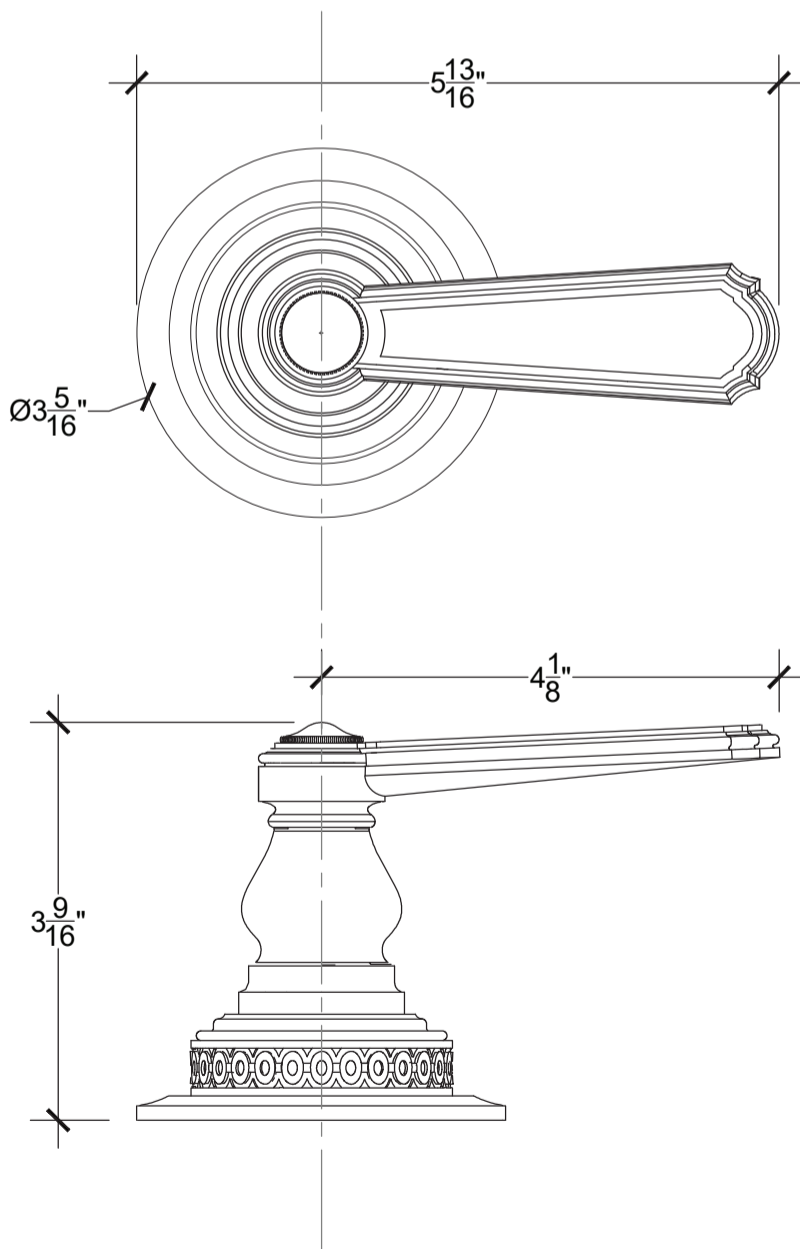

## VILLA

Deck mounted Villa Lever Handle with Tudor Decorative base.  
Style #

Copyright © Compas 2020 [www.compassstone.com](http://www.compassstone.com)