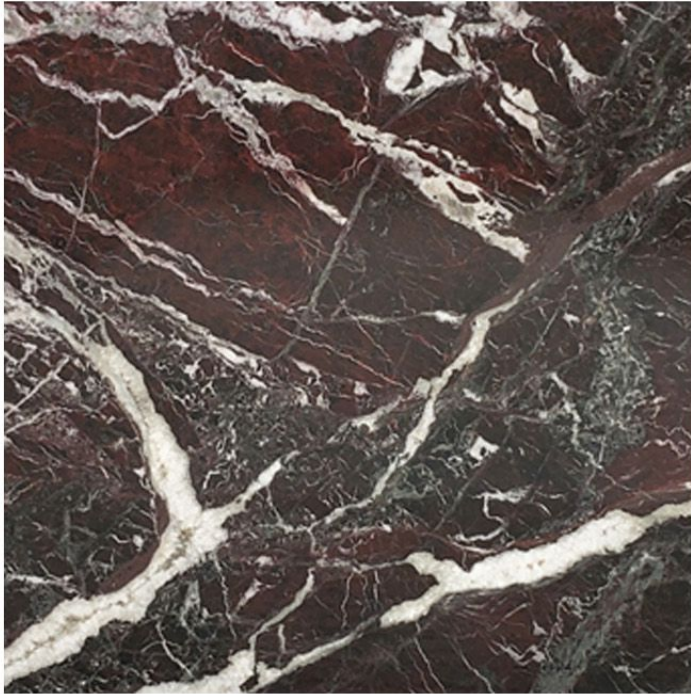

COMPAS™

MARBLE

MBLT 161 TL ROSO LEVANTO

A CLASSIC ITALIAN MARBLE A STRONG BURGANDY BACKGROUND MIX WITH WHITE VEINING AND DEEP GREEN CEMENT

APPLICATIONS: FLOORS & WALLS

AVAILABLE FINISHES: POLISHED / HONED / SEE LISTING OF FINISHES