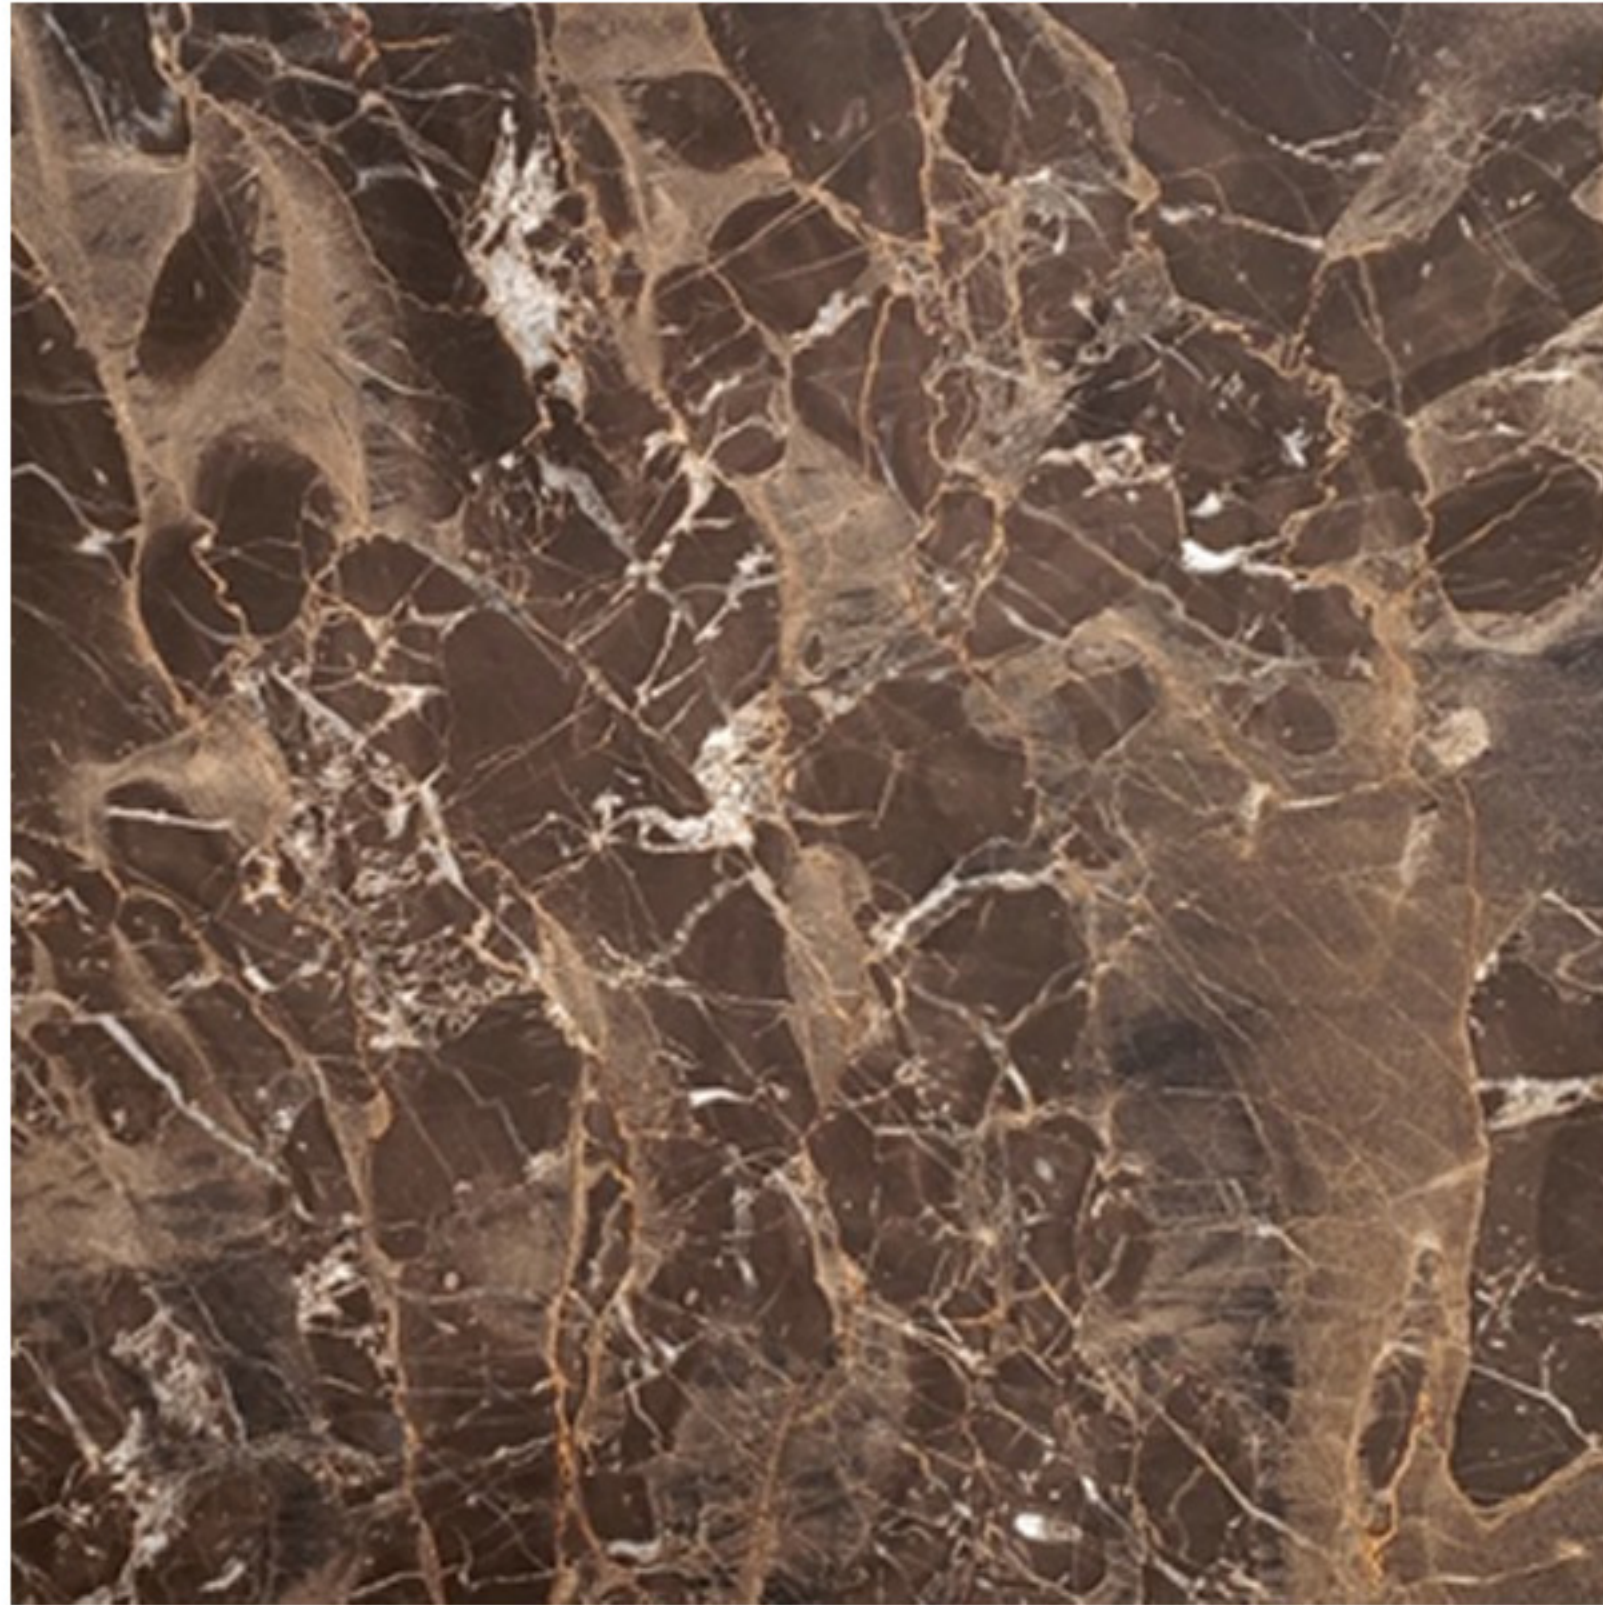

COMPAS™

MARBLE

MBLT 138 TL EMPERADOR BROWN

DARK BROWN MARBLE WITH LIGHT MOCCA VEINING
HIGHLIGHTED BY INCLUSIONS OF WHITE

AVAILABLE FINISHES: POLISHED / HONED / HAMMERED
/ REFER TO THE STONE FINISH LIST

SIZES AVAILABLE: SLABS OR CUT TO SIZE