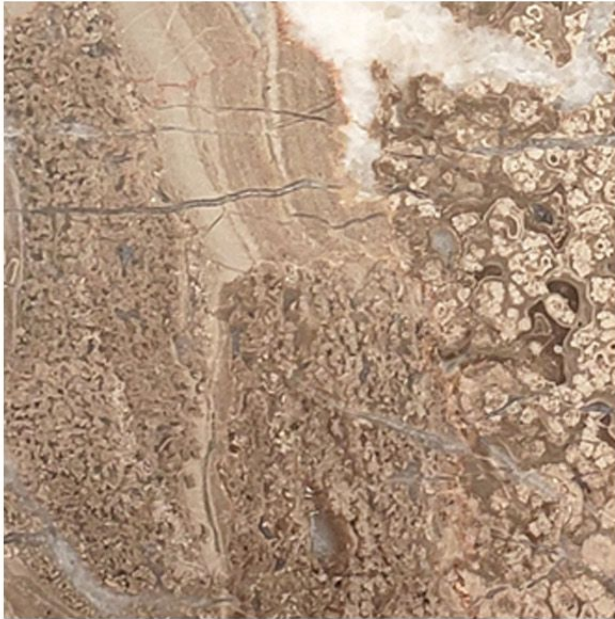

## MARBLE

MBLT 133 NAPOLEON

A MOCCA BROWN MARBLE MIX WITH ROUND INCLUSIONS OR LIGHT BEIGE AND WHITE

AVAILABLE FINISHES: POLISHED / HONED

SIZES AVAILABLE: SLABS OR CUT TO SIZE - SOLID AND MONUMENTAL WORK

USAGE: INDOOR OR OUTDOOR