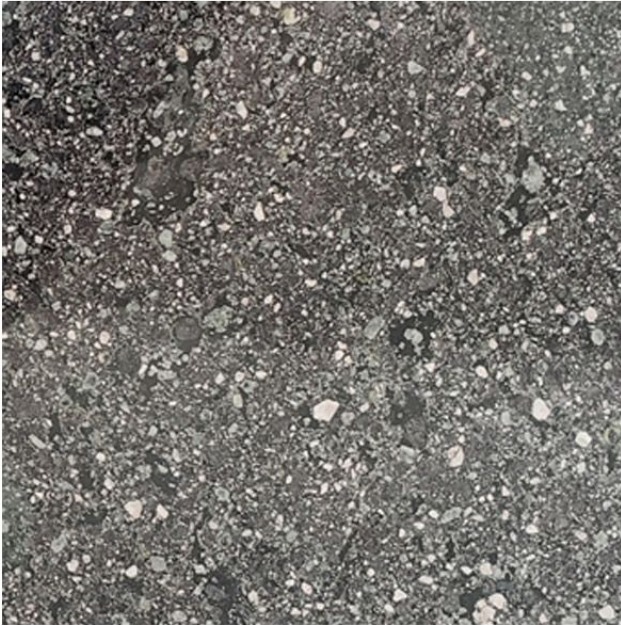

COMPAS™

MARBLE

MBLT 124 PORFIRI GRAY LIGHT

A METAMORPHIC ROCK WITH LIGHT BLEUISH GRAY VALUE

AVAILABLE FINISHES: POLISHED / HONED / HAMMERED
SIZES AVAILABLE: SLABS OR CUT TO SIZE - SOLID AND MONUMENTAL WORK