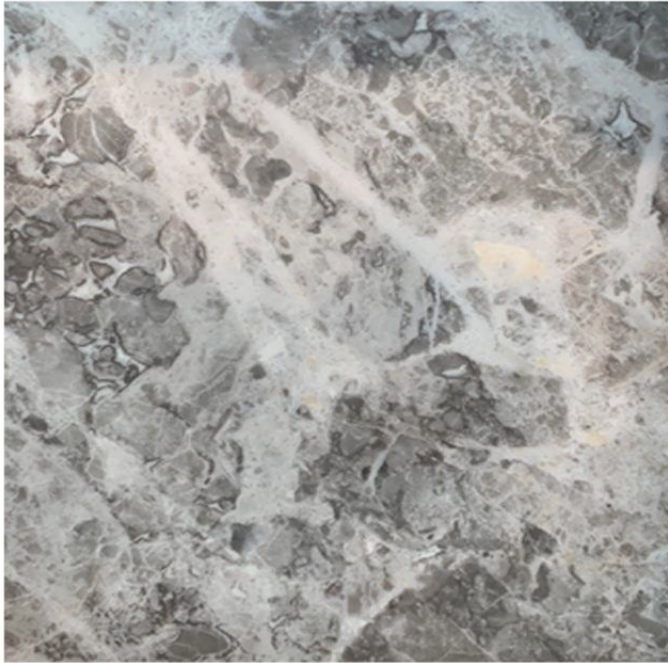

COMPAS™

MARBLE

MBLT 111 TL VANILLA CLASSIQUE

A GRAY FAMILY MARBLE WITH INTERMITTENT WHITE VEINS SPREAD ON A LIGHT GRAY MATRIX

AVAILABLE FINISHES: POLISHED /HONED / HAMMERED /BRUSHED

SIZES AVAILABLE: SLABS OR CUT TO SIZE