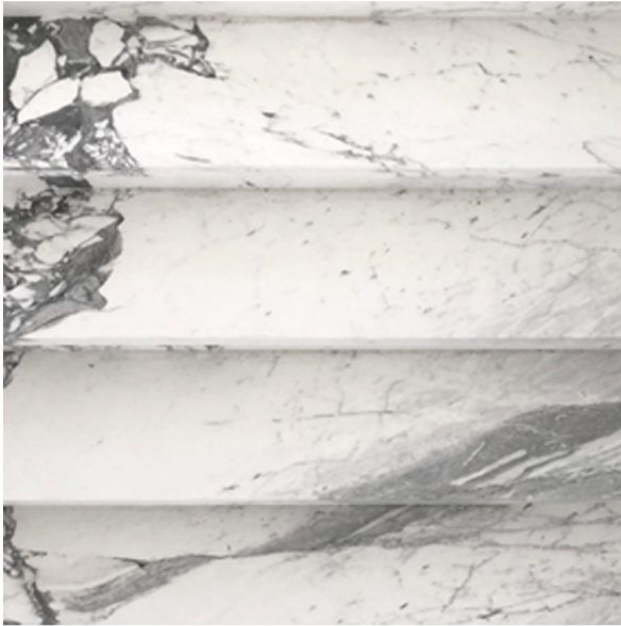

COMPAS™

MARBLE

MBLT 101 TL STATUARY FABULOSO

A HARD PASTE WHITE MARBLE WITH DRAMATIC GRAY TO DEEP BLACK DIRECTIONAL VEIN

AVAILABLE FINISHES: POLISHED / HONED / HAMMERED / BRUSHED-REFER TO STONE FINISH LISTING