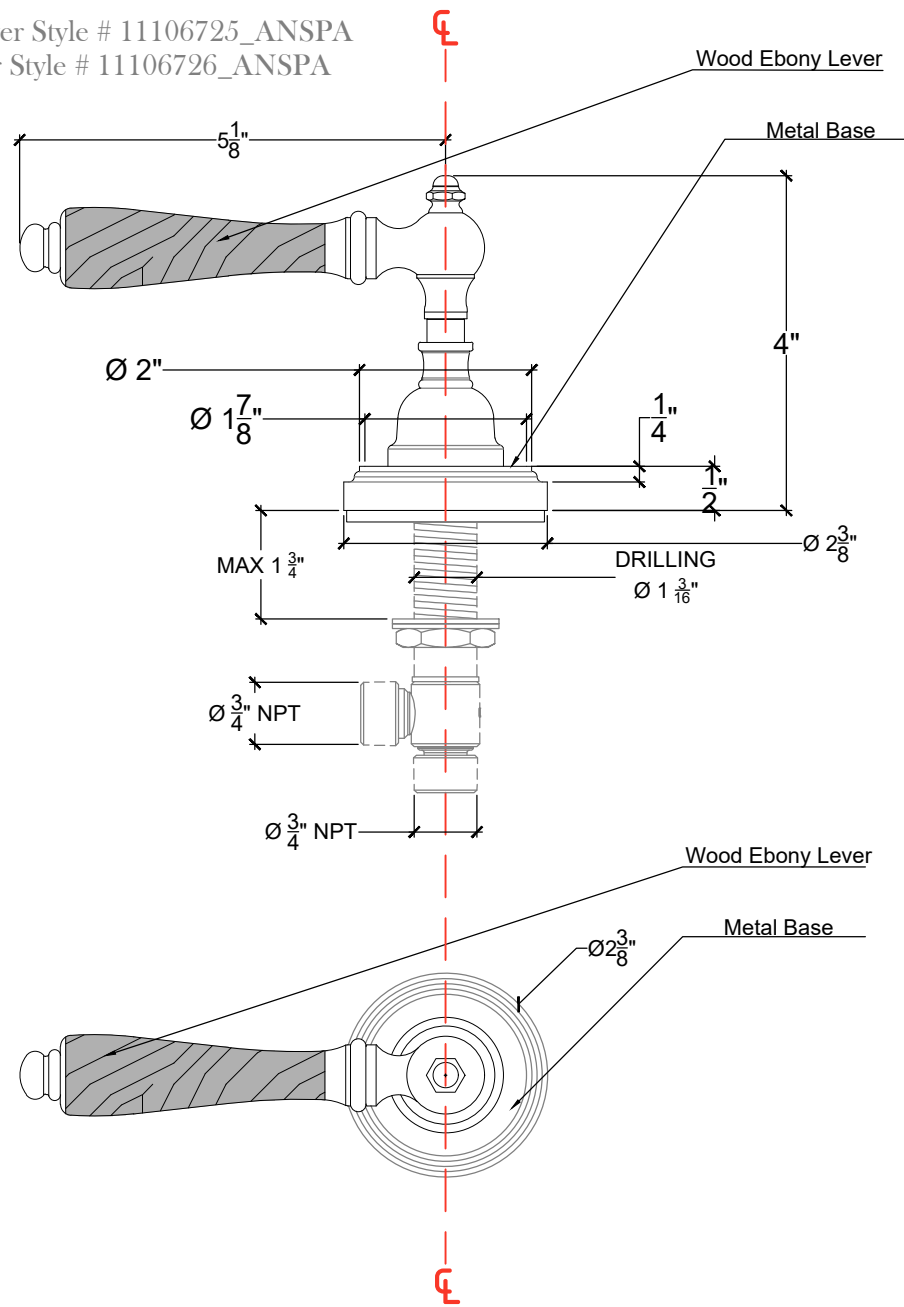

# CAMDEN

Elegance Lever Ebony wood handle with metal base

Right Handle Style # 11106720\_ANSPB

Left Handle Style # 11106721\_ANSPB

Copyright © Compass 2010 www.compassstone.com

# CAMDEN

Elegance Lever Ebony wood handle with metal base

Right Hand Lever Style # 11106725\_ANSPA

Left Hand Lever Style # 11106726\_ANSPA

Copyright © Compas 2010 www.compassstone.com