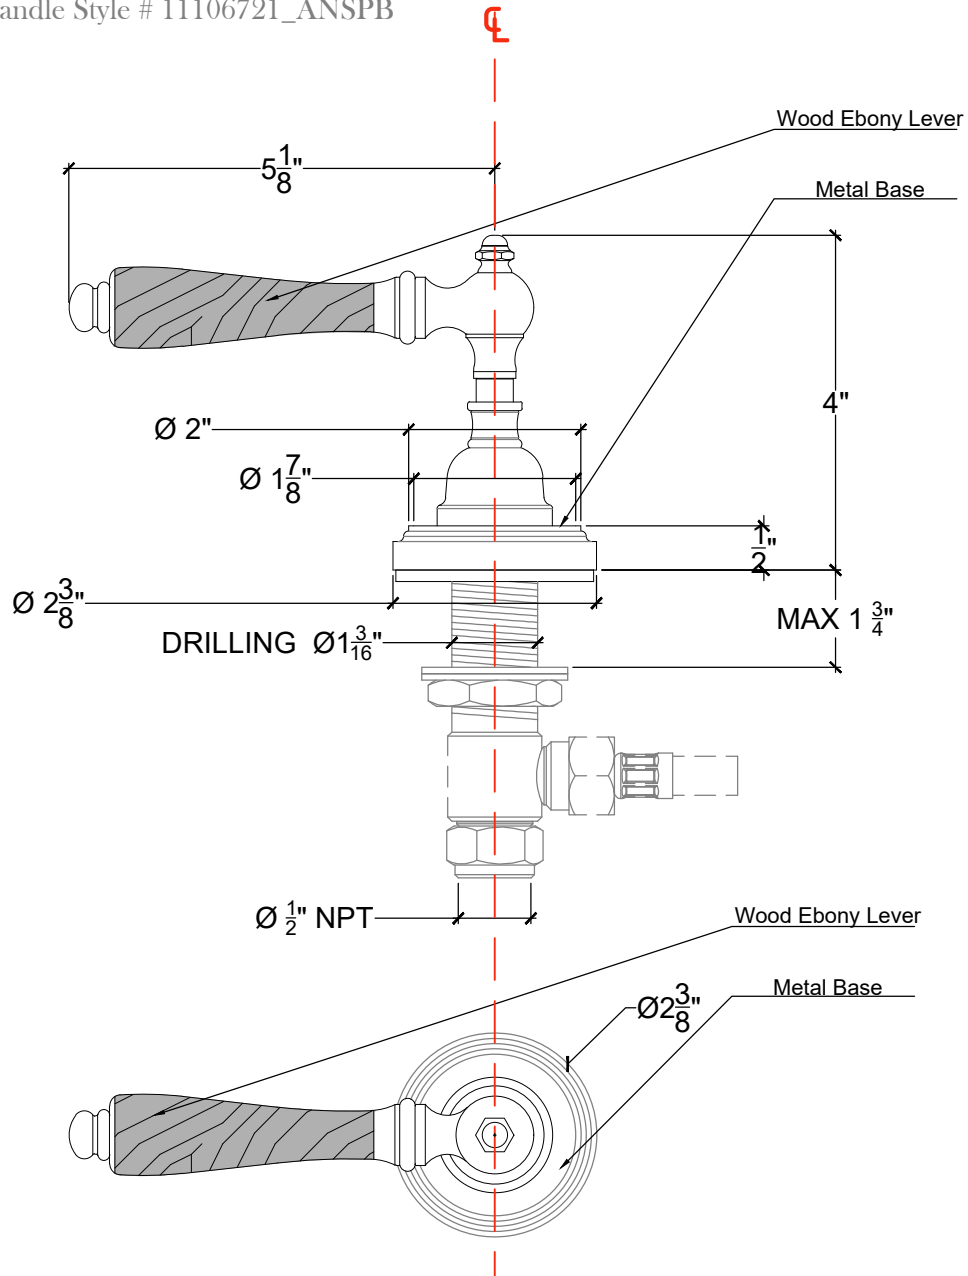

# CAMDEN

Elegance Lever Ebony wood handle with metal base

Right Handle Style # 11106720\_ANSPB

Left Handle Style # 11106721\_ANSPB

Copyright © Compass 2010 www.compassstone.com

# CAMDEN

Elegance Lever Ebony wood handle with metal base

Right Hand Lever Style # 11106725\_ANSPA

Left Hand Lever Style # 11106726\_ANSPA

Copyright © Compas 2010 www.compassstone.com