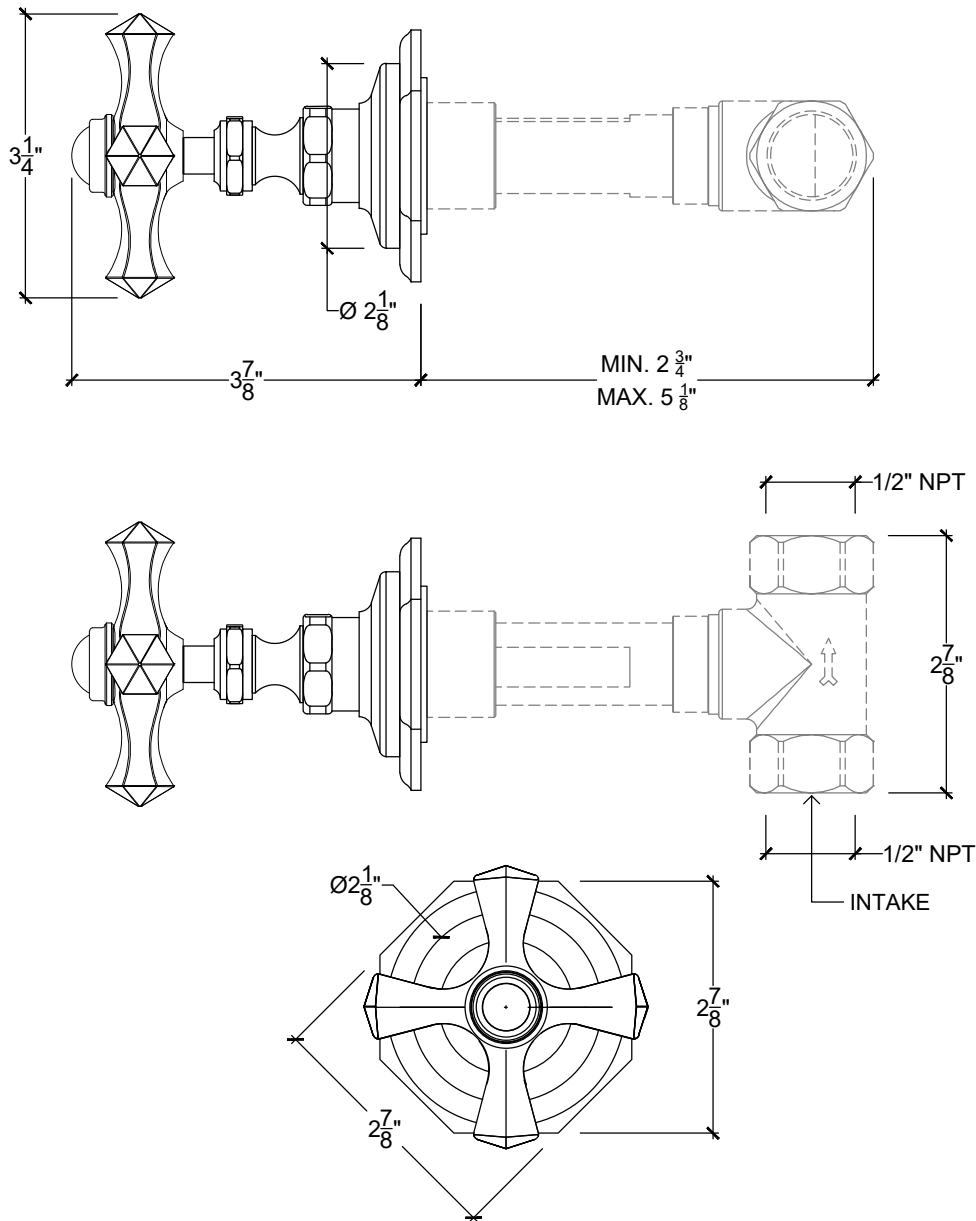

STELLA

Estrella Wall Mounted Handle 1/2" NPT
Style # 011206730

Copyright © Compas 2010 www.compassstone.com

STELLA

Estrella Wall Mounted Handle 3/4" NPT
Style # 011206735

Copyright © Compas 2010 www.compassstone.com