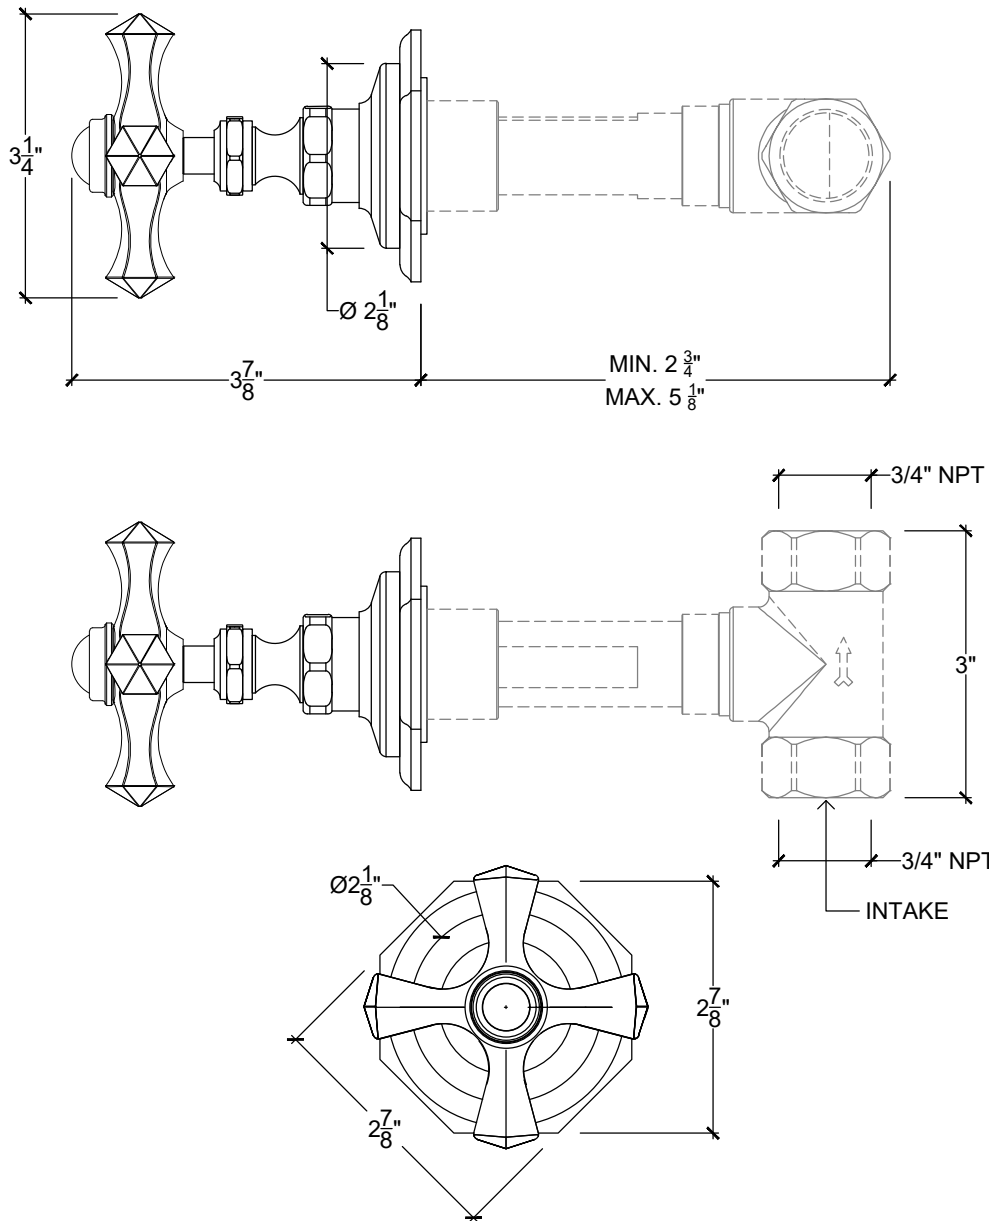

STELLA

Estrella Wall Mounted Handle 1/2" NPT
Style # 011206730

Copyright © Compas 2010 www.compassstone.com

STELLA

Estrella Wall Mounted Handle 3/4" NPT
Style # 011206735

Copyright © Compas 2010 www.compassstone.com