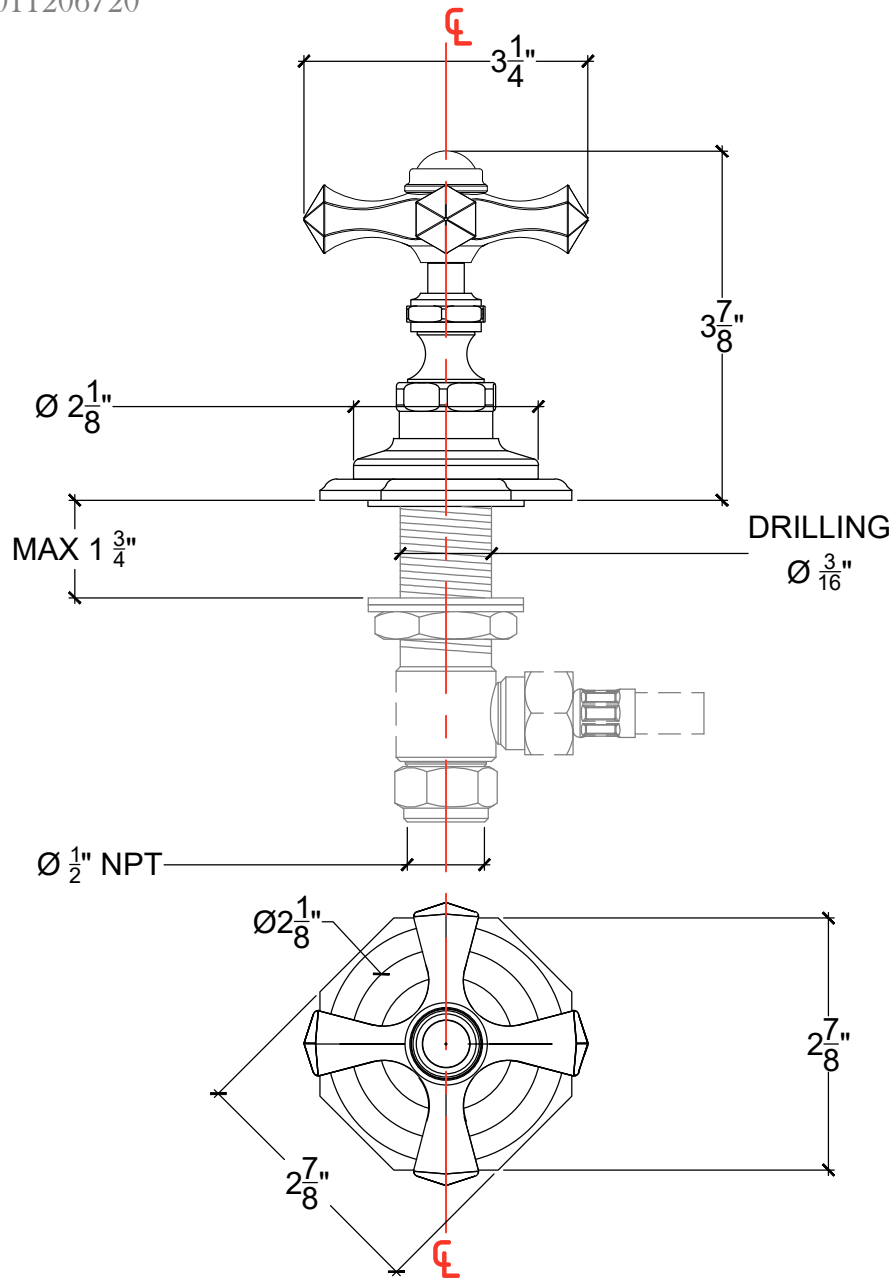

STELLA

Estrella Deck Mounted Handle 1/2" NPT
Style # 011206720

Copyright © Compas 2010 www.compassstone.com

STELLA

Estrella Deck Mounted Handle 3/4" NPT

Style # 011206725

Copyright © Compas 2010 www.compassstone.com