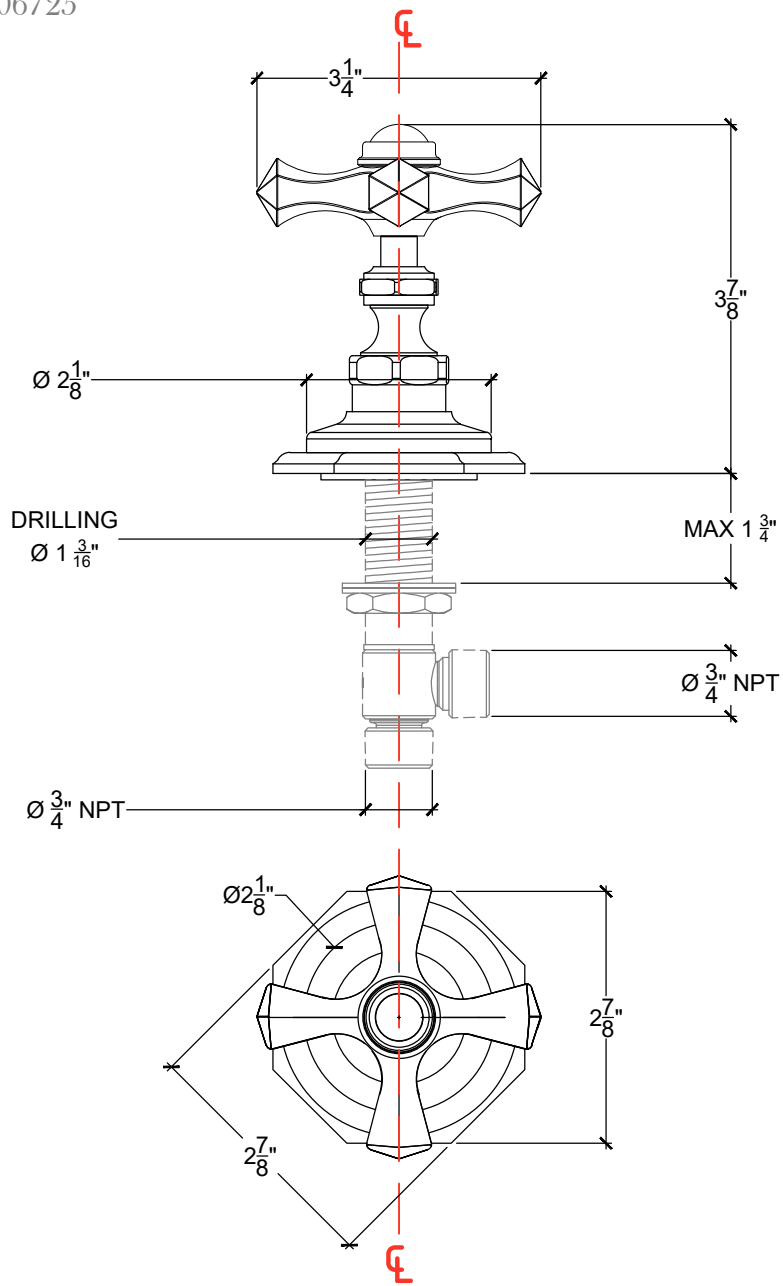

STELLA

Estrella Deck Mounted Handle 1/2" NPT
Style # 011206720

Copyright © Compas 2010 www.compassstone.com

STELLA

Estrella Deck Mounted Handle 3/4" NPT

Style # 011206725

Copyright © Compas 2010 www.compassstone.com