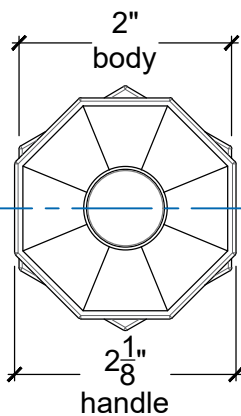

# LOULOU

Wall Mounted 1/2" handle for vanity  
Style # 17106730

Copyright Compas 2010 www.compassstone.com

# LOULOU

Wall Mounted 3/4" handle for Tub/Shower  
Style # 17106735

Section Handle A-1

Section Base A-2

Copyright Compas 2010 www.compassstone.com

 COMPAS™

# LOULOU

Wall Mounted Loulou 2-Way Diverter - 3/4" NPT  
Facade D'inverseur - 3/4" NPT  
Style # 17106602

SIDE VIEW

TOP VIEW

FRONT VIEW

\* 2-Way Diverter: 15984181

Copyright © Compas 2010 www.compassstone.com