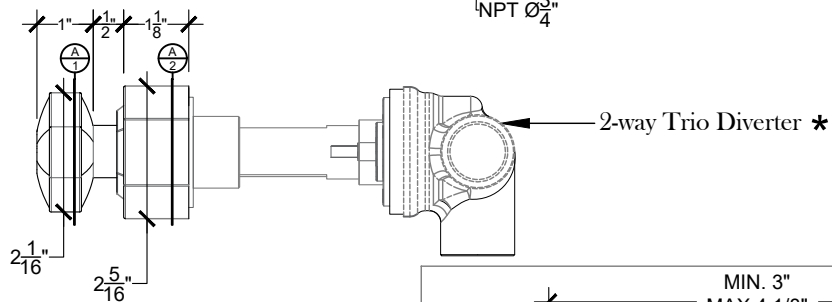

# LOULOU

Wall Mounted 1/2" handle for vanity  
Style # 17106730

Copyright Compas 2010 www.compassstone.com

# LOULOU

Wall Mounted 3/4" handle for Tub/Shower  
Style # 17106735

Section Handle A-1

Section Base A-2

Copyright Compas 2010 www.compassstone.com

 COMPAS™

# LOULOU

Wall Mounted Loulou 2-Way Diverter - 3/4" NPT  
Facade D'inverseur - 3/4" NPT  
Style # 17106602

SIDE VIEW

TOP VIEW

FRONT VIEW

\* 2-Way Diverter: 15984181

Copyright © Compas 2010 www.compassstone.com