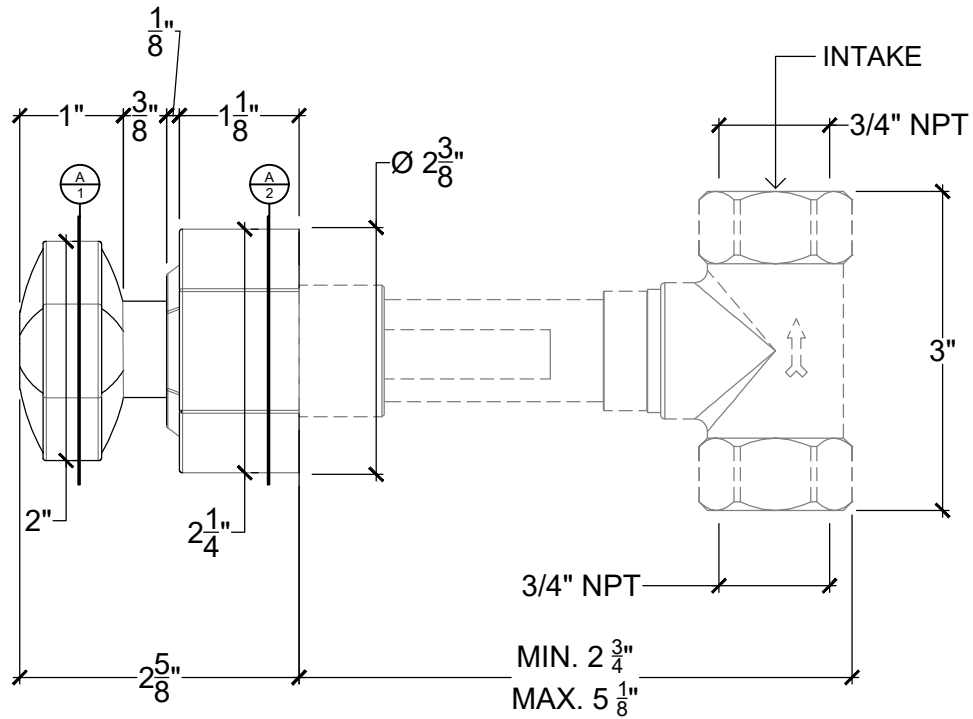

# LOULOU

Wall Mounted 1/2" handle for vanity  
Style # 17106730

Copyright Compas 2010 www.compassstone.com

# LOULOU

Wall Mounted 3/4" handle for Tub/Shower  
Style # 17106735

Section Handle A-1

Section Base A-2

Copyright Compas 2010 www.compassstone.com

 COMPAS™

# LOULOU

Wall Mounted Loulou 2-Way Diverter - 3/4" NPT  
Facade D'inverseur - 3/4" NPT  
Style # 17106602

SIDE VIEW

TOP VIEW

FRONT VIEW

\* 2-Way Diverter: 15984181

Copyright © Compas 2010 www.compassstone.com