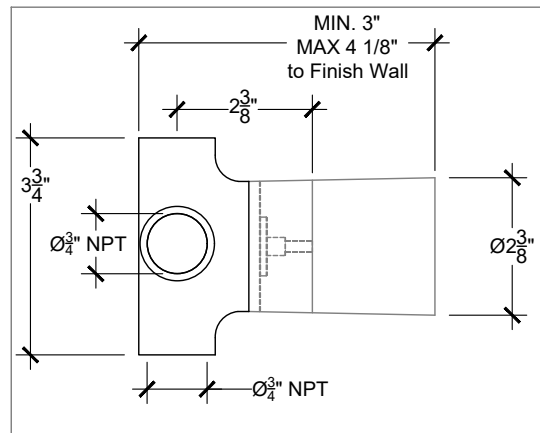

# LOULOU

Wall Mounted 3/4" handle for Tub/Shower  
Style # 17106735

Section Handle A-1

Section Base A-2

Copyright Compas 2010 www.compassstone.com

 COMPAS™

# LOULOU

Wall Mounted Loulou 2-Way Diverter - 3/4" NPT  
Facade D'inverseur - 3/4" NPT  
Style # 17106602

SIDE VIEW

TOP VIEW

FRONT VIEW

\* 2-Way Diverter: 15984181

Copyright © Compas 2010 www.compassstone.com