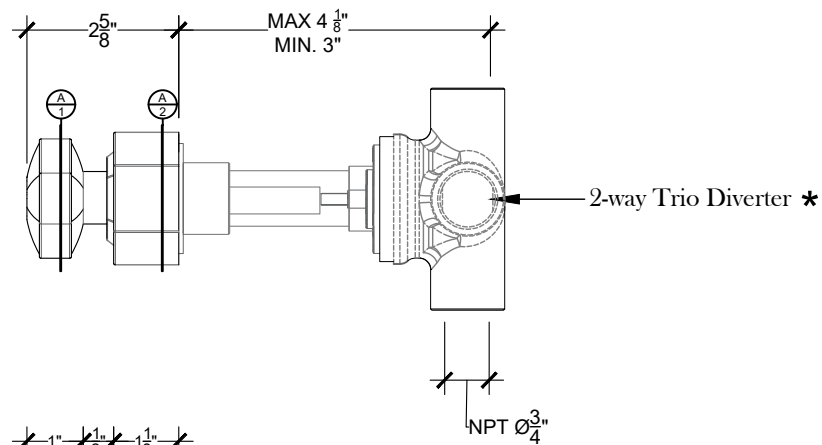

# LOULOU

Wall Mounted 1/2" handle for vanity  
Style # 17106730

Copyright Compas 2010 www.compassstone.com

# LOULOU

Wall Mounted 3/4" handle for Tub/Shower  
Style # 17106735

Section Handle A-1

Section Base A-2

Copyright Compas 2010 www.compassstone.com

 COMPAS™

# LOULOU

Wall Mounted Loulou 2-Way Diverter - 3/4" NPT  
Facade D'inverseur - 3/4" NPT  
Style # 17106602

SIDE VIEW

TOP VIEW

FRONT VIEW

\* 2-Way Diverter: 15984181

Copyright © Compas 2010 www.compassstone.com