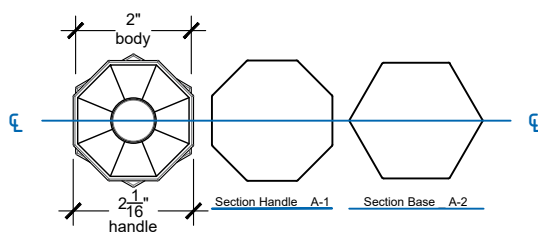

# LOULOU

Wall Mounted 3/4" handle for Tub/Shower  
Style # 17106735

Section Handle A-1

Section Base A-2

Copyright Compas 2010 www.compassstone.com

 COMPAS™

# LOULOU

Wall Mounted Loulou 2-Way Diverter - 3/4" NPT  
Facade D'inverseur - 3/4" NPT  
Style # 17106602

SIDE VIEW

TOP VIEW

FRONT VIEW

\* 2-Way Diverter: 15984181

Copyright © Compas 2010 www.compassstone.com