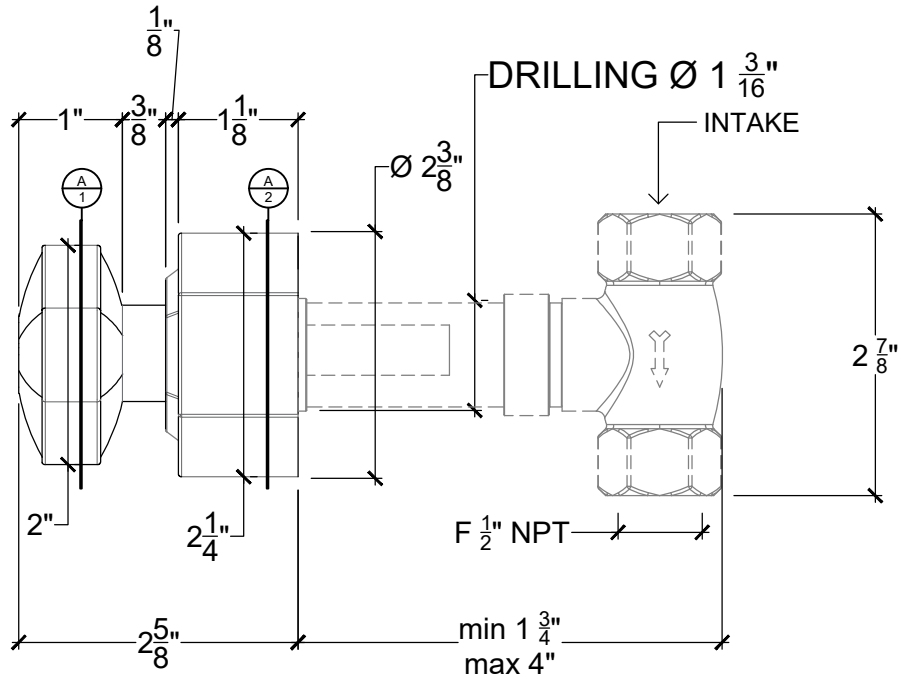

# LOULOU

Wall Mounted 1/2" handle for vanity  
Style # 17106730

Copyright Compas 2010 www.compassstone.com

# LOULOU

Wall Mounted 3/4" handle for Tub/Shower  
Style # 17106735

Section Handle A-1

Section Base A-2

Copyright Compas 2010 www.compassstone.com

 COMPAS™

# LOULOU

Wall Mounted Loulou 2-Way Diverter - 3/4" NPT  
Facade D'inverseur - 3/4" NPT  
Style # 17106602

SIDE VIEW

TOP VIEW

FRONT VIEW

\* 2-Way Diverter: 15984181

Copyright © Compas 2010 www.compassstone.com