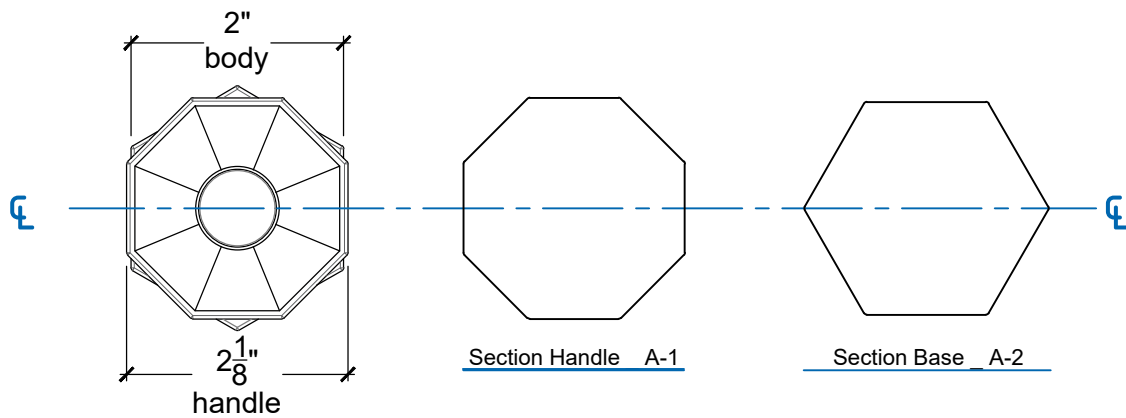

# LOULOU

Wall Mounted 1/2" handle for vanity  
Style # 17106730

Copyright Compas 2010 www.compassstone.com

# LOULOU

Wall Mounted 3/4" handle for Tub/Shower  
Style # 17106735

Section Handle A-1

Section Base A-2

Copyright Compas 2010 www.compassstone.com

 COMPAS™

# LOULOU

Wall Mounted Loulou 2-Way Diverter - 3/4" NPT  
Facade D'inverseur - 3/4" NPT  
Style # 17106602

SIDE VIEW

TOP VIEW

FRONT VIEW

\* 2-Way Diverter: 15984181

Copyright © Compas 2010 www.compassstone.com