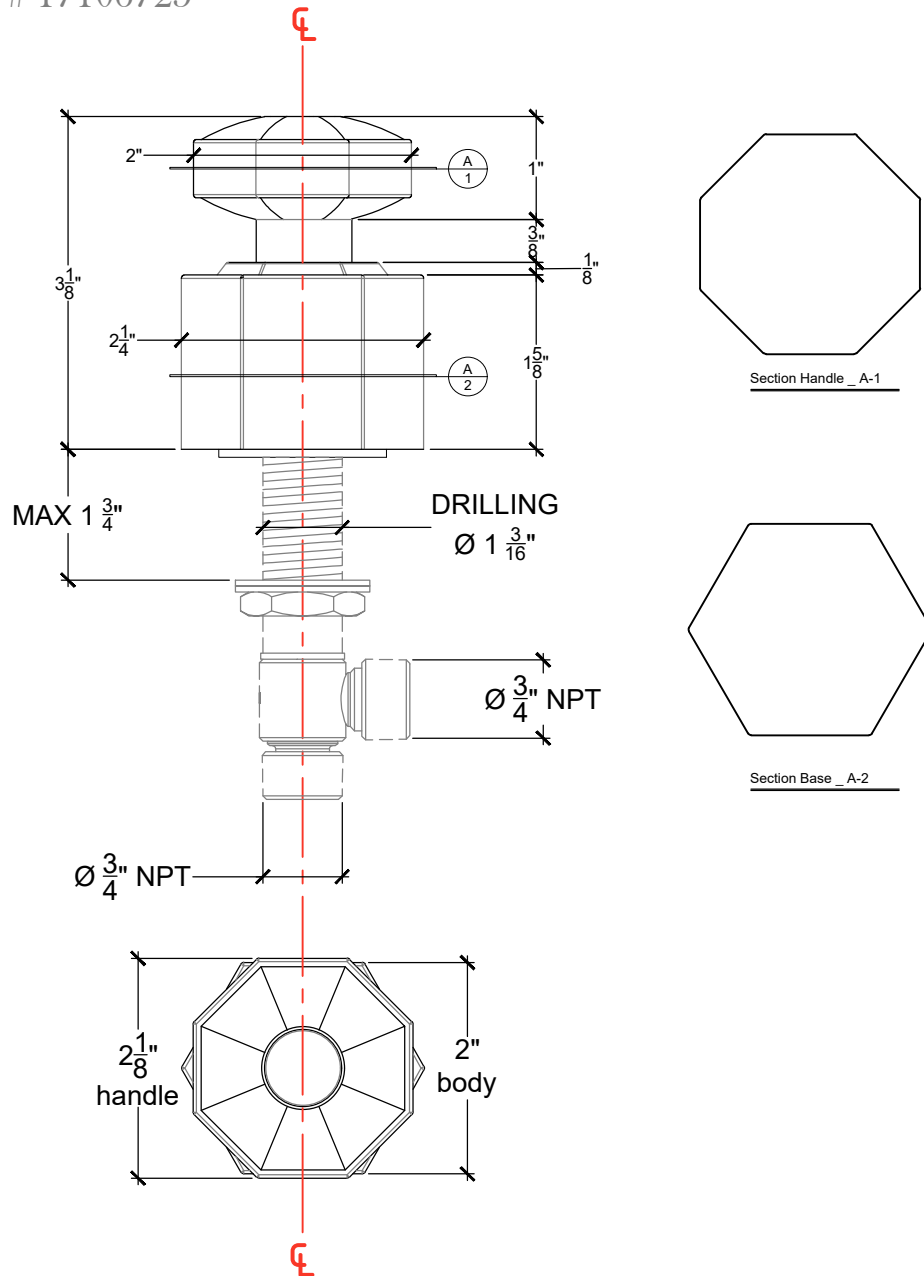

LOULOU

Deck Mounted 1/2" handle for vanity
Style # 17106720

Copyright COMPAS 2010 www.compassstone.com

LOULOU

Deck Mounted 3/4" handle for vanity
Style # 17106725

Copyright COMPAS 2010 www.compassstone.com