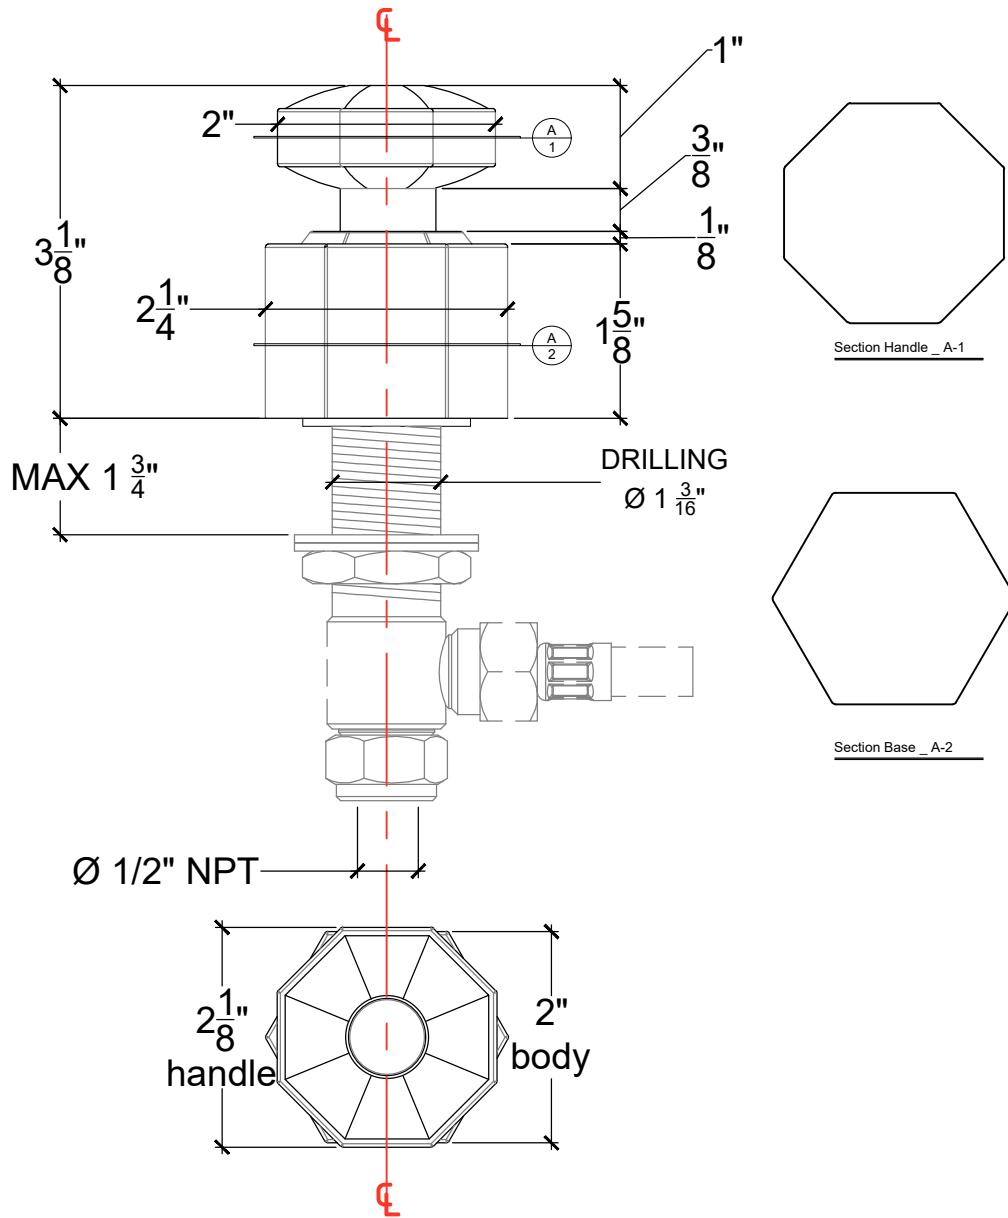

LOULOU

Deck Mounted 1/2" handle for vanity
Style # 17106720

Copyright COMPAS 2010 www.compassstone.com

LOULOU

Deck Mounted 3/4" handle for vanity
Style # 17106725

Copyright COMPAS 2010 www.compassstone.com