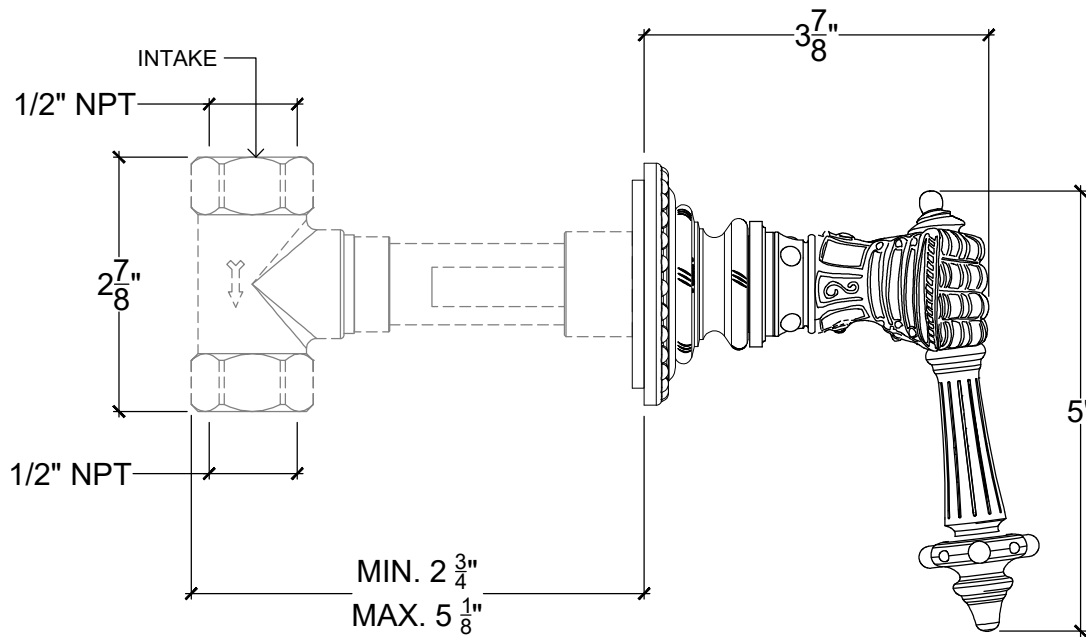

# GAUNTLET

Wall Mounted 1/2" Handle for Vanity - 1/2" NPT  
Right Handle Lever Style # 9606730  
Left Handle Lever Style # 9606731

FRONT VIEW

TOP VIEW

# GAUNTLET

Wall Mounted 3/4" Handle for Tub - 3/4" NPT  
Right Handle Lever Style # 9606735  
Left Handle Lever Style # 9606736

FRONT VIEW

TOP VIEW