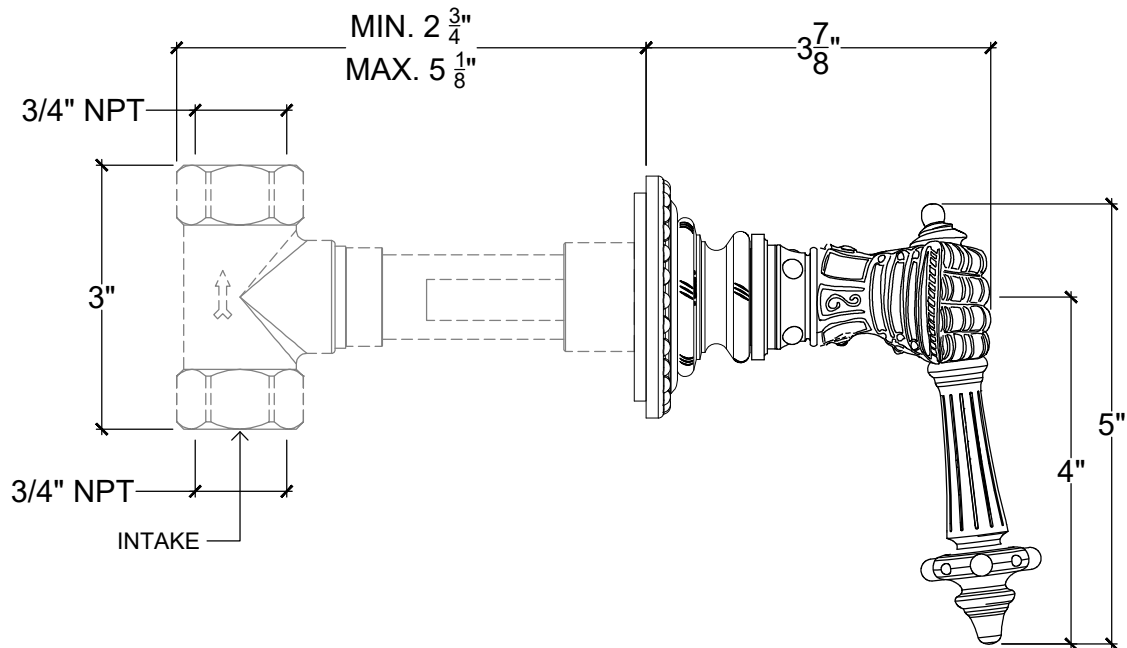

# GAUNTLET

Wall Mounted 1/2" Handle for Vanity - 1/2" NPT  
Right Handle Lever Style # 9606730  
Left Handle Lever Style # 9606731

FRONT VIEW

TOP VIEW

# GAUNTLET

Wall Mounted 3/4" Handle for Tub - 3/4" NPT  
Right Handle Lever Style # 9606735  
Left Handle Lever Style # 9606736

FRONT VIEW

TOP VIEW