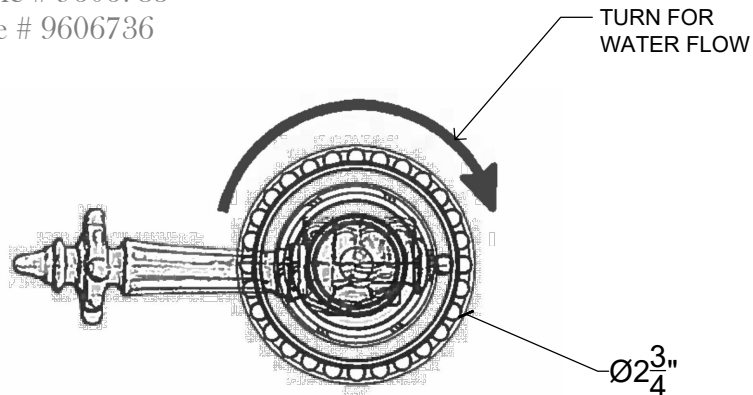

# GAUNTLET

Wall Mounted 1/2" Handle for Vanity - 1/2" NPT  
Right Handle Lever Style # 9606730  
Left Handle Lever Style # 9606731

FRONT VIEW

TOP VIEW

# GAUNTLET

Wall Mounted 3/4" Handle for Tub - 3/4" NPT  
Right Handle Lever Style # 9606735  
Left Handle Lever Style # 9606736

FRONT VIEW

TOP VIEW