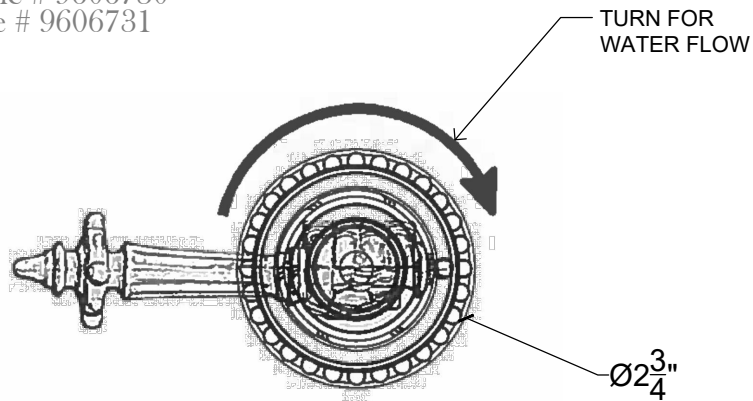

# GAUNTLET

Wall Mounted 1/2" Handle for Vanity - 1/2" NPT  
Right Handle Lever Style # 9606730  
Left Handle Lever Style # 9606731

FRONT VIEW

TOP VIEW

# GAUNTLET

Wall Mounted 3/4" Handle for Tub - 3/4" NPT  
Right Handle Lever Style # 9606735  
Left Handle Lever Style # 9606736

FRONT VIEW

TOP VIEW