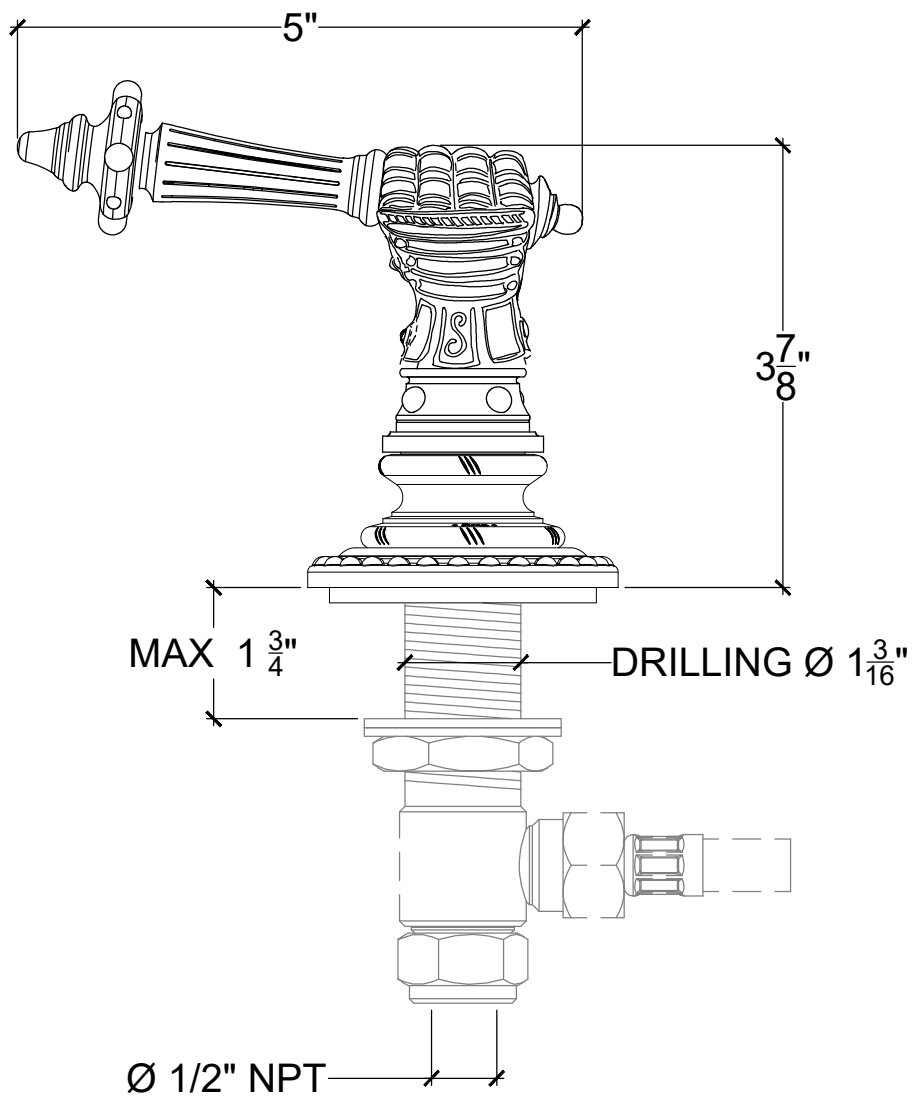

GAUNTLET

Deck Mounted 1/2" handle for vanity
Right Handle Lever Style # 9606720
Left Handle Lever Style # 9606721

Copyright © Compass 2010 www.compassstone.com

GAUNTLET

Deck Mounted 3/4" handle
Right Handle Lever Style # 9606725
Left Handle Lever Style # 9606726