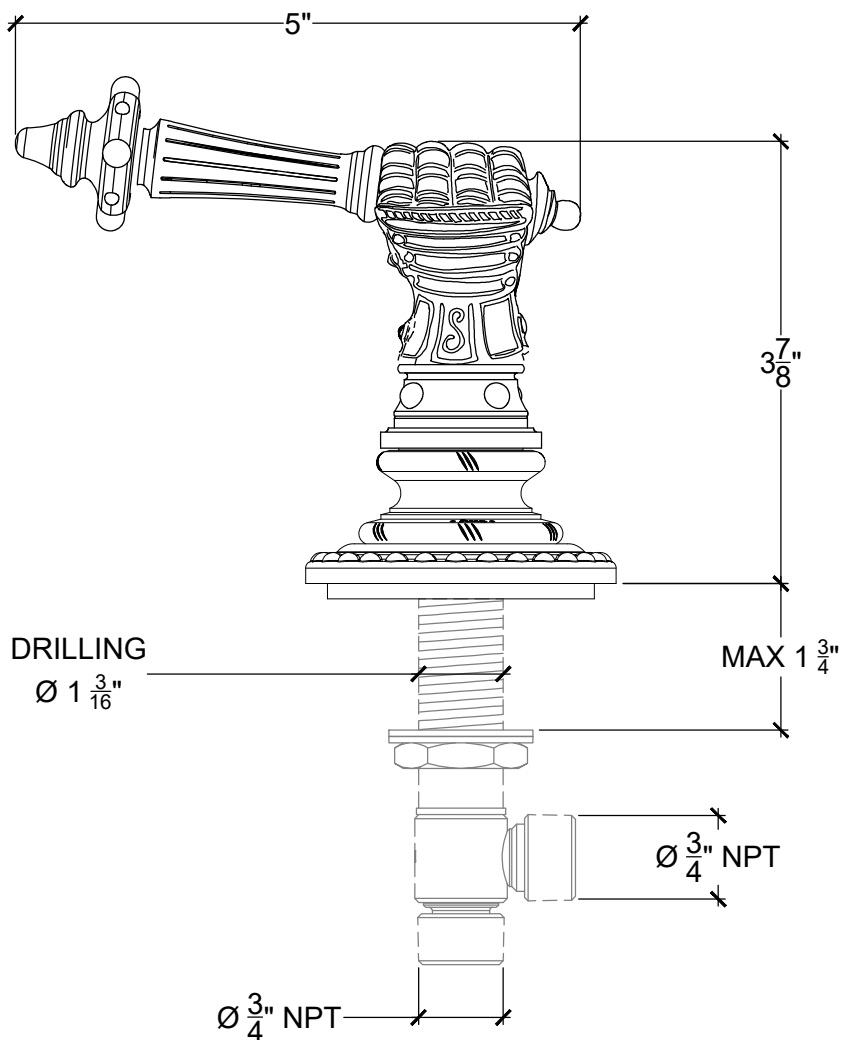

GAUNTLET

Deck Mounted 1/2" handle for vanity
Right Handle Lever Style # 9606720
Left Handle Lever Style # 9606721

Copyright © Compass 2010 www.compassstone.com

GAUNTLET

Deck Mounted 3/4" handle
Right Handle Lever Style # 9606725
Left Handle Lever Style # 9606726