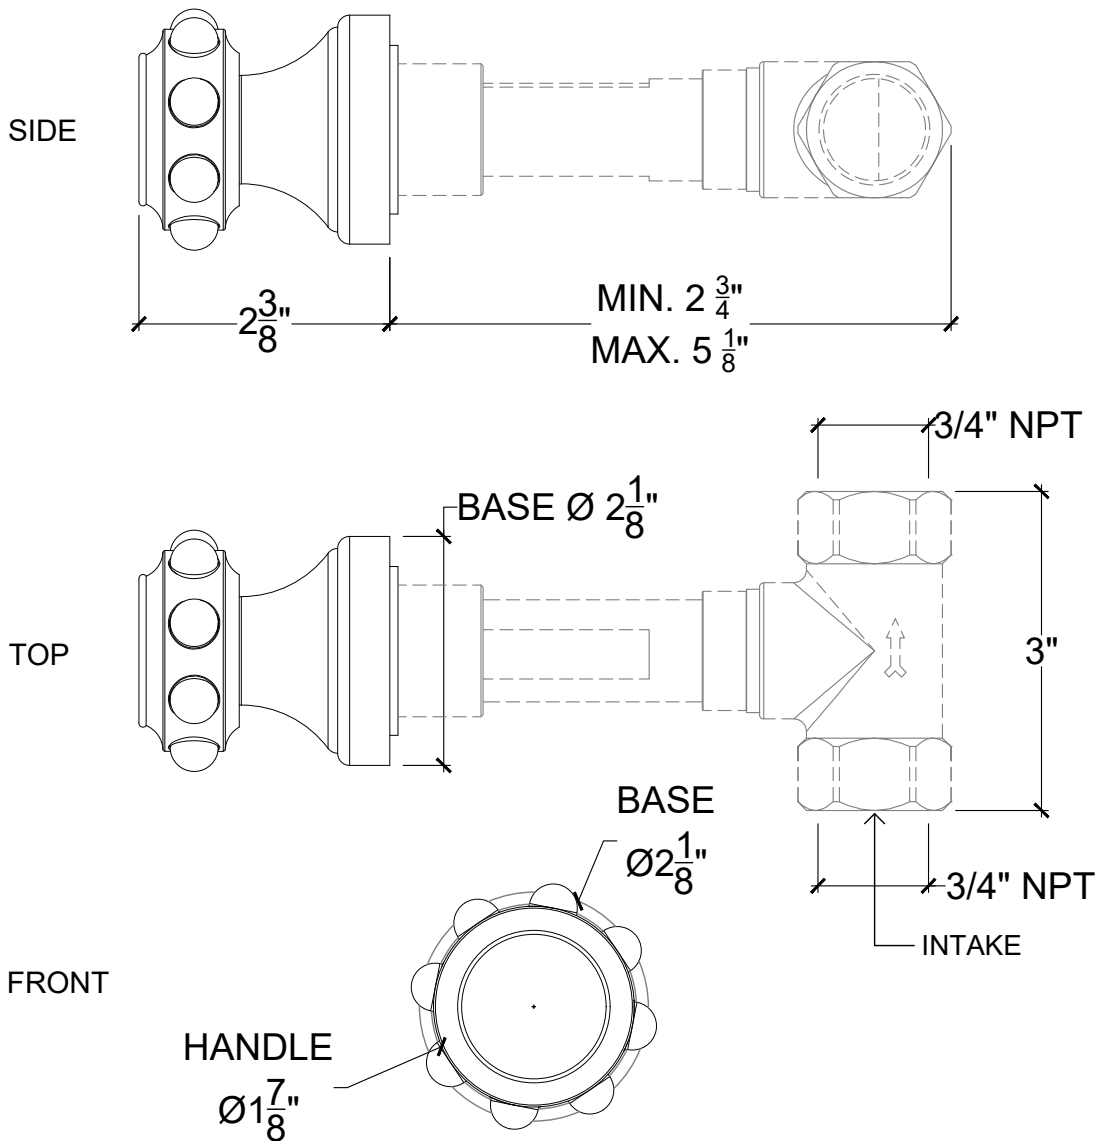

XL - PEARL

Wall Mounted XL-Pearl Handles for Vanity - 1/2" NPT
Style # 06206730

Copyright COMPAS 2010 www.compassstone.com

 COMPAS™

REVISED 1-28-20

XL - PEARL

Wall Mounted XL-Pearl Handles for Tub / Shower - 3/4" NPT
Style # 06206735

Copyright Compass 2010 www.compassstone.com

 COMPAS™

XL-PEARL

Wall mounted XL-Pearl 2-Way Diverter - $\frac{3}{4}$ " NPT
Facade D'inverseur - $\frac{3}{4}$ " NPT
Style # 6206602

SIDE VIEW

TOP VIEW

FRONT VIEW

* 2-Way Diverter: 15984181

Copyright © Compass 2010 www.compassstone.com

 COMPAS™