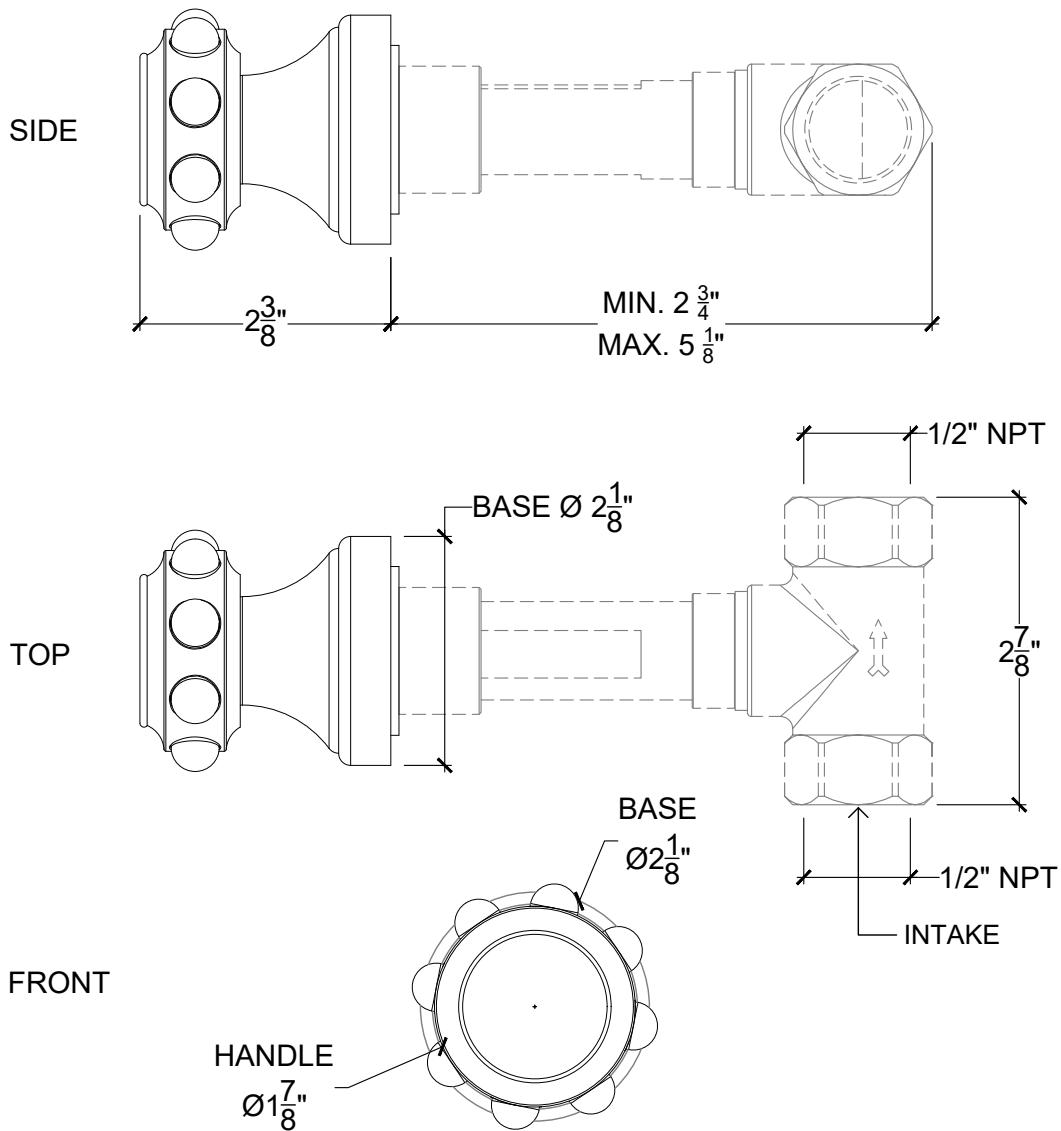

XL - PEARL

Wall Mounted XL-Pearl Handles for Vanity - 1/2" NPT
Style # 06206730

Copyright COMPAS 2010 www.compassstone.com

 COMPAS™

REVISED 1-28-20

XL - PEARL

Wall Mounted XL-Pearl Handles for Tub / Shower - 3/4" NPT
Style # 06206735

Copyright Compass 2010 www.compassstone.com

 COMPAS™

XL-PEARL

Wall mounted XL-Pearl 2-Way Diverter - $\frac{3}{4}$ " NPT
Facade D'inverseur - $\frac{3}{4}$ " NPT
Style # 6206602

SIDE VIEW

TOP VIEW

FRONT VIEW

* 2-Way Diverter: 15984181

Copyright © Compass 2010 www.compassstone.com

 COMPAS™