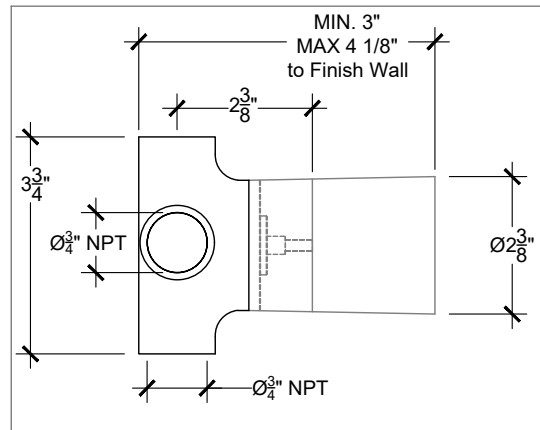

Copyright Compass 2010 www.compassstone.com

 COMPAS™

XL-PEARL

Wall mounted XL-Pearl 2-Way Diverter - $\frac{3}{4}$ " NPT
Facade D'inverseur - $\frac{3}{4}$ " NPT
Style # 6206602

SIDE VIEW

TOP VIEW

FRONT VIEW