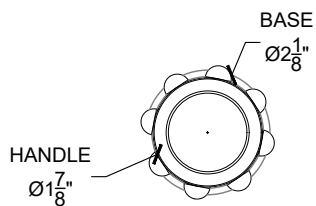

XL - PEARL

Wall Mounted XL-Pearl Handles for Vanity - 1/2" NPT
Style # 06206730

Copyright COMPAS 2010 www.compassstone.com

 COMPAS™

REVISED 1-28-20

XL - PEARL

Wall Mounted XL-Pearl Handles for Tub / Shower - 3/4" NPT
Style # 06206735

Copyright Compass 2010 www.compassstone.com

 COMPAS™

XL-PEARL

Wall mounted XL-Pearl 2-Way Diverter - $\frac{3}{4}$ " NPT
Facade D'inverseur - $\frac{3}{4}$ " NPT
Style # 6206602

SIDE VIEW

TOP VIEW

FRONT VIEW