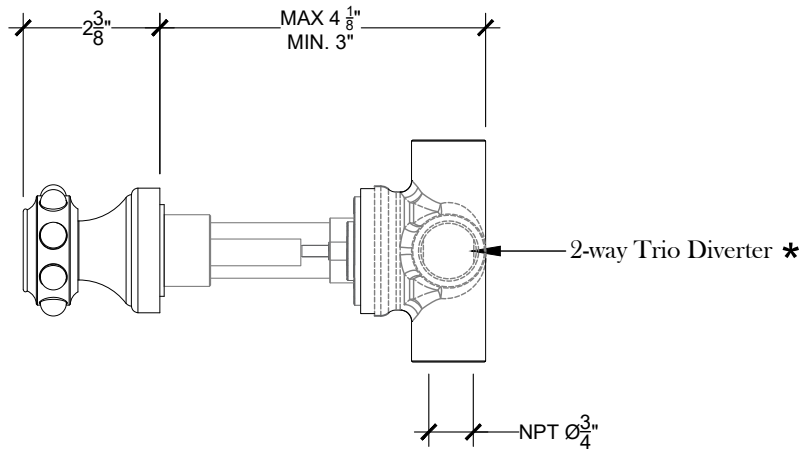

Copyright Compass 2010 www.compassstone.com

 COMPAS™

XL-PEARL

Wall mounted XL-Pearl 2-Way Diverter - $\frac{3}{4}$ " NPT
Facade D'inverseur - $\frac{3}{4}$ " NPT
Style # 6206602

SIDE VIEW

TOP VIEW

FRONT VIEW

* 2-Way Diverter: 15984181

Copyright © Compass 2010 www.compassstone.com

 COMPAS™