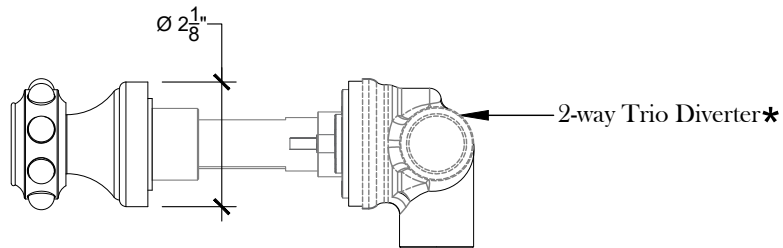

XL - PEARL

Wall Mounted XL-Pearl Handles for Vanity - 1/2" NPT
Style # 06206730

Copyright COMPAS 2010 www.compassstone.com

 COMPAS™

REVISED 1-28-20

XL - PEARL

Wall Mounted XL-Pearl Handles for Tub / Shower - 3/4" NPT
Style # 06206735

Copyright Compass 2010 www.compassstone.com

 COMPAS™

XL-PEARL

Wall mounted XL-Pearl 2-Way Diverter - $\frac{3}{4}$ " NPT
Facade D'inverseur - $\frac{3}{4}$ " NPT
Style # 6206602

SIDE VIEW

TOP VIEW

FRONT VIEW