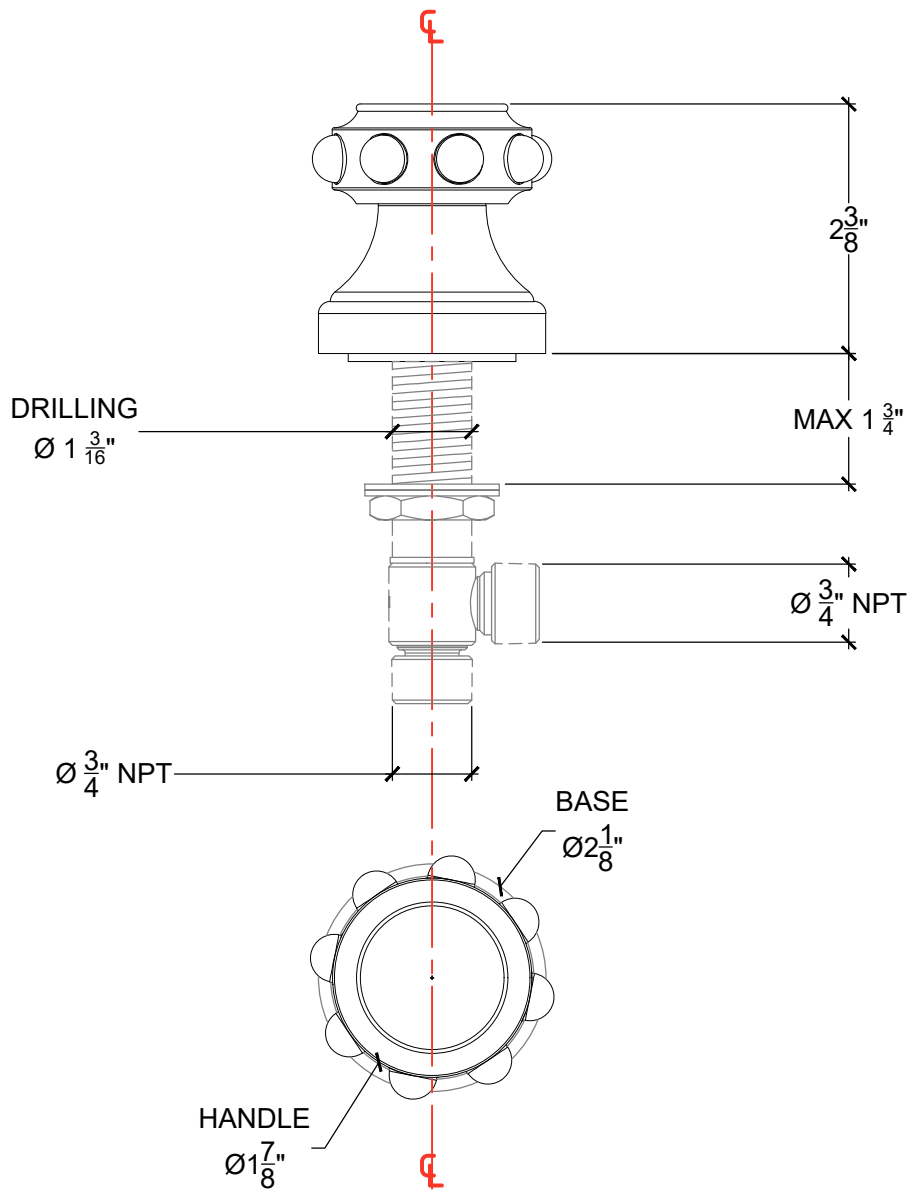

XL - PEARL

Deck Mounted 1/2" handle for vanity
Style # 06206720

Copyright © Compass 2010 www.compassstone.com

 COMPASS™

XL - PEARL

Deck Mounted 3/4" handle
Style # 06206725

Copyright © Compass 2010 www.compassstone.com