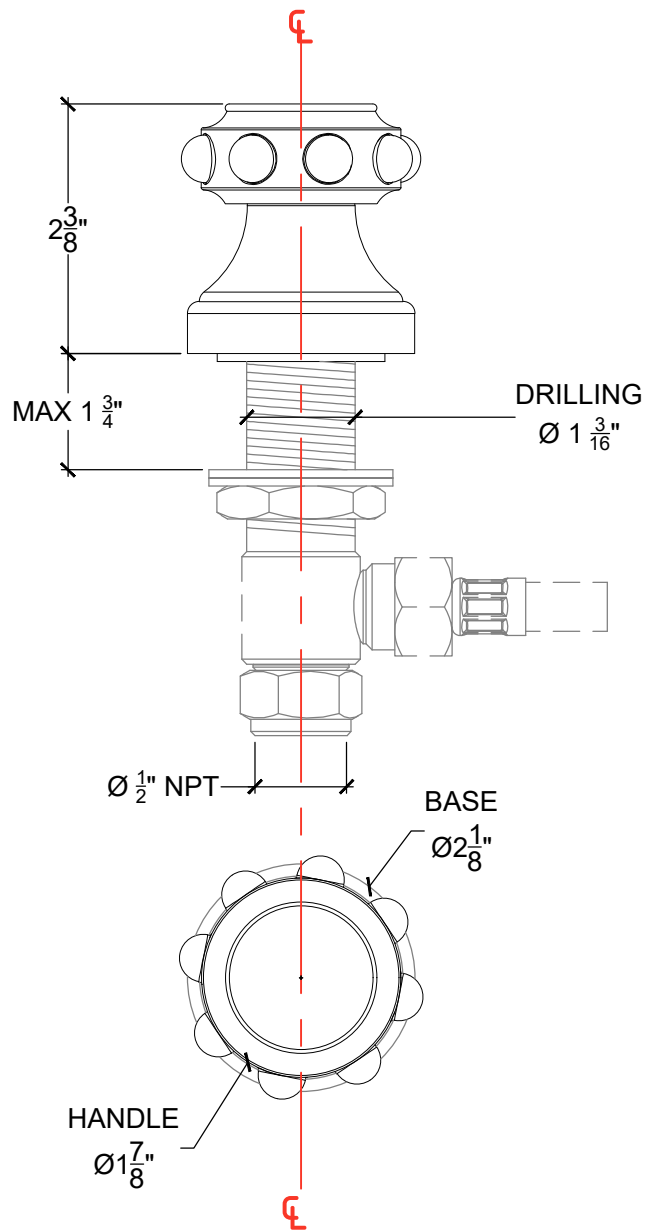

XL - PEARL

Deck Mounted 1/2" handle for vanity
Style # 06206720

Copyright © Compass 2010 www.compassstone.com

 COMPASS™

XL - PEARL

Deck Mounted 3/4" handle
Style # 06206725

Copyright © Compass 2010 www.compassstone.com