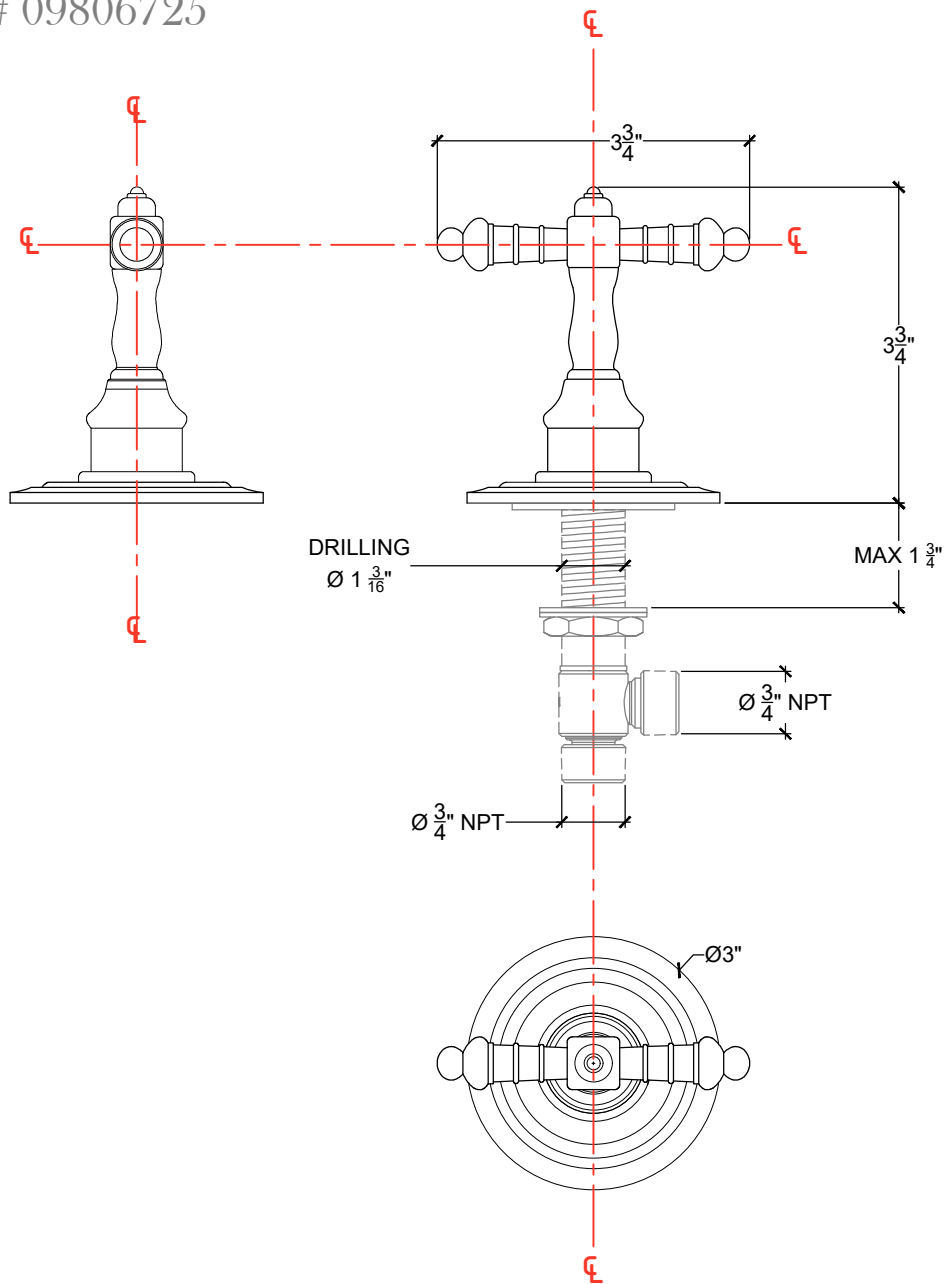

VENDOME

Deck mounted Vendome Handle
Style # 09806720

Copyright © Compas 2010 www.compassstone.com

 COMPAS™

VENDOME

Deck mounted Vendome Handle Style # 09806725

Copyright © Compas 2010 www.compassstone.com