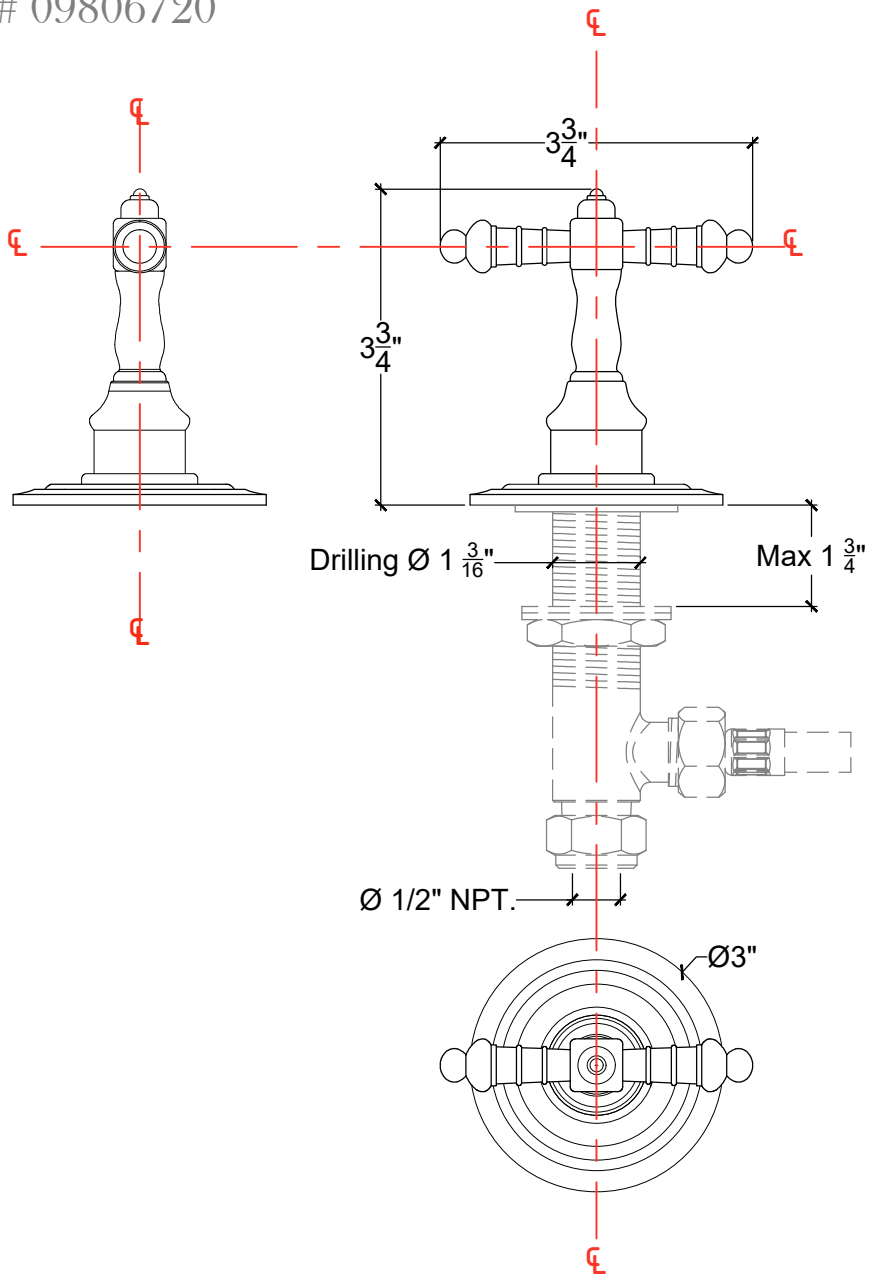

VENDOME

Deck mounted Vendome Handle
Style # 09806720

Copyright © Compas 2010 www.compassstone.com

 COMPAS™

VENDOME

Deck mounted Vendome Handle Style # 09806725

Copyright © Compas 2010 www.compassstone.com