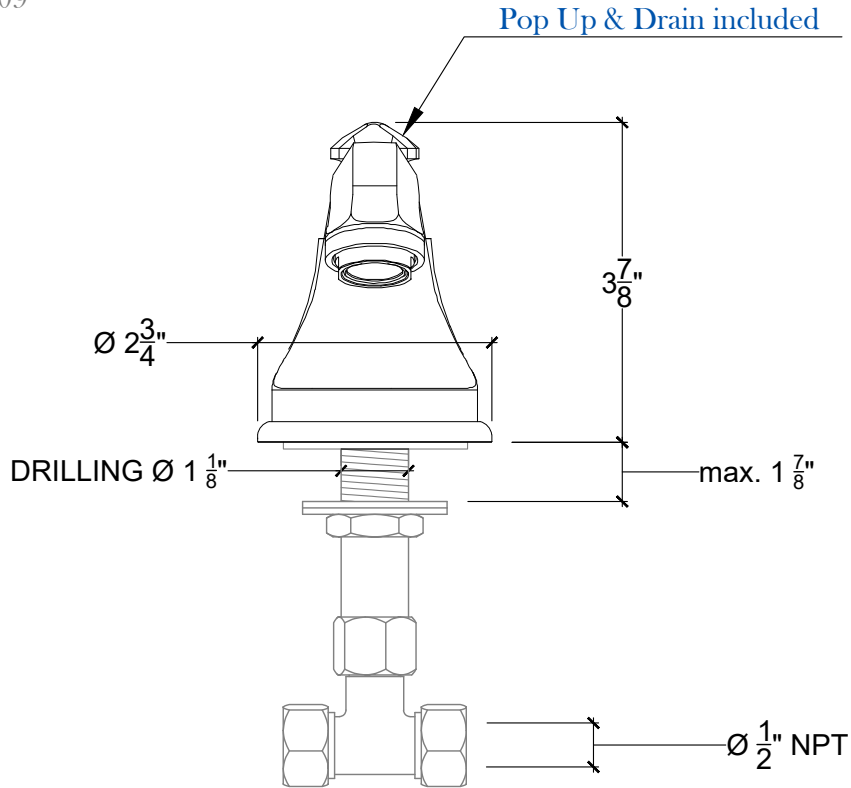

# MADISON

Deck Mount Madison - Constance Spout for Vanity - 1/2" NPT  
Bac lavabo sur gorge ave vidage - Madison Constance - 1/2" NPT  
Pop Up & Drain Included  
Style# 09006109

Copyright © Compas 2010 www.compasstone.com

# MADISON

Deck Mount Madison - Constance Spout for Tub - 3/4" NPT

Bec sure gorge pour bain - Madison Constance - 3/4" NPT

Style# 9006204

Copyright © Compas 2010 www.compasstone.com

Product Support +1 310 854 3023