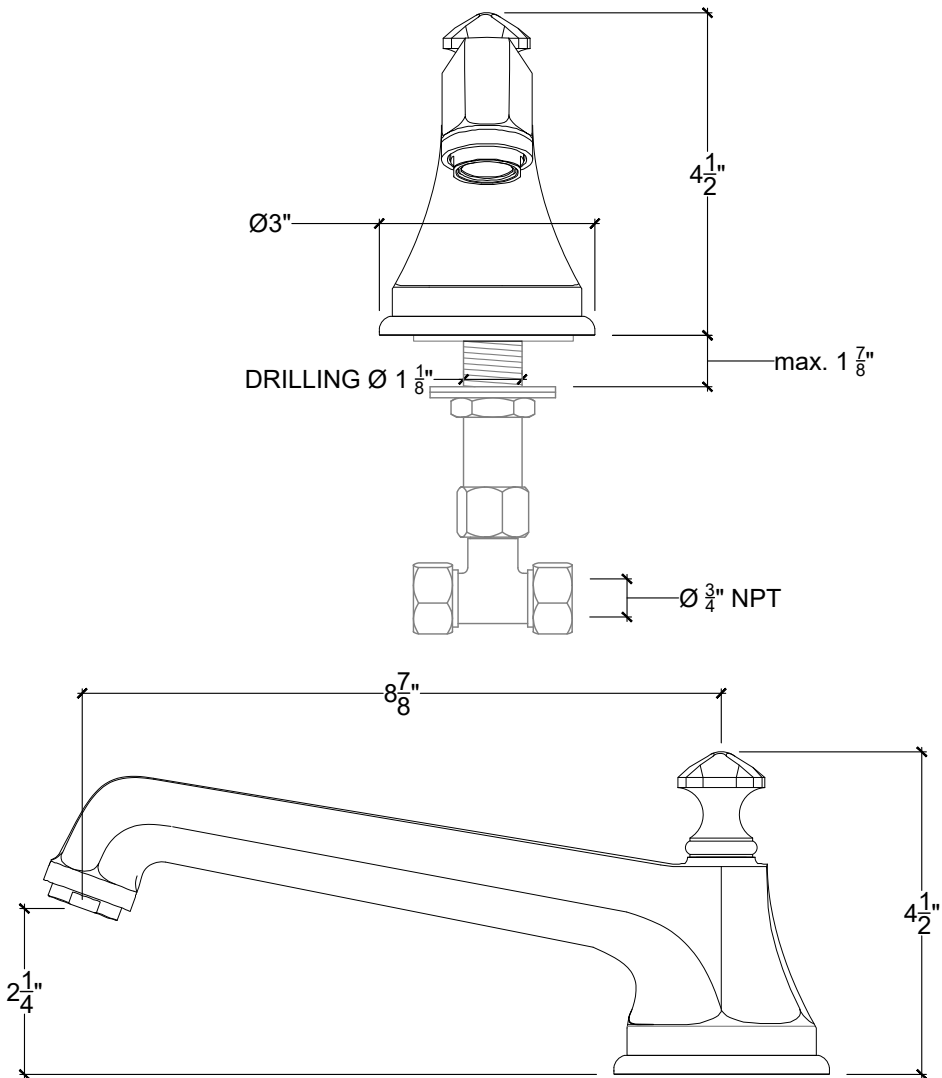

# MADISON

Deck Mount Madison - Constance Spout for Vanity - 1/2" NPT  
Bac lavabo sur gorge ave vidage - Madison Constance - 1/2" NPT  
Pop Up & Drain Included  
Style# 09006109

Copyright © Compas 2010 www.compasstone.com

# MADISON

Deck Mount Madison - Constance Spout for Tub - 3/4" NPT

Bec sure gorge pour bain - Madison Constance - 3/4" NPT

Style# 9006204

Copyright © Compas 2010 www.compasstone.com

Product Support +1 310 854 3023