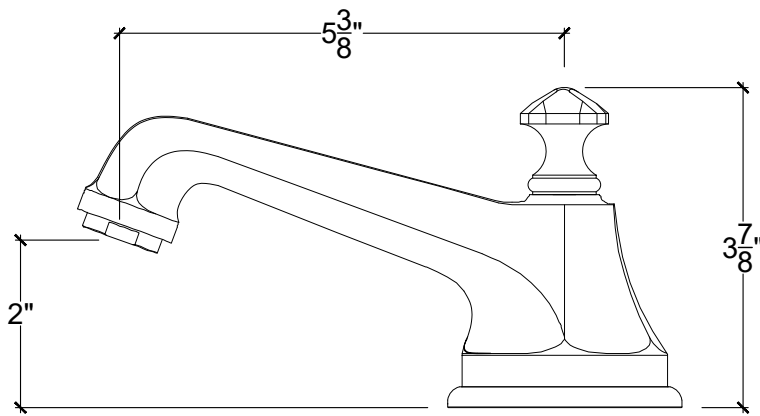

# MADISON

Deck Mount Madison - Constance Spout for Vanity - 1/2" NPT  
Bac lavabo sur gorge ave vidage - Madison Constance - 1/2" NPT  
Pop Up & Drain Included  
Style# 09006109

Copyright © Compas 2010 www.compasstone.com

# MADISON

Deck Mount Madison - Constance Spout for Tub - 3/4" NPT

Bec sure gorge pour bain - Madison Constance - 3/4" NPT

Style# 9006204

Copyright © Compas 2010 www.compasstone.com

Product Support +1 310 854 3023