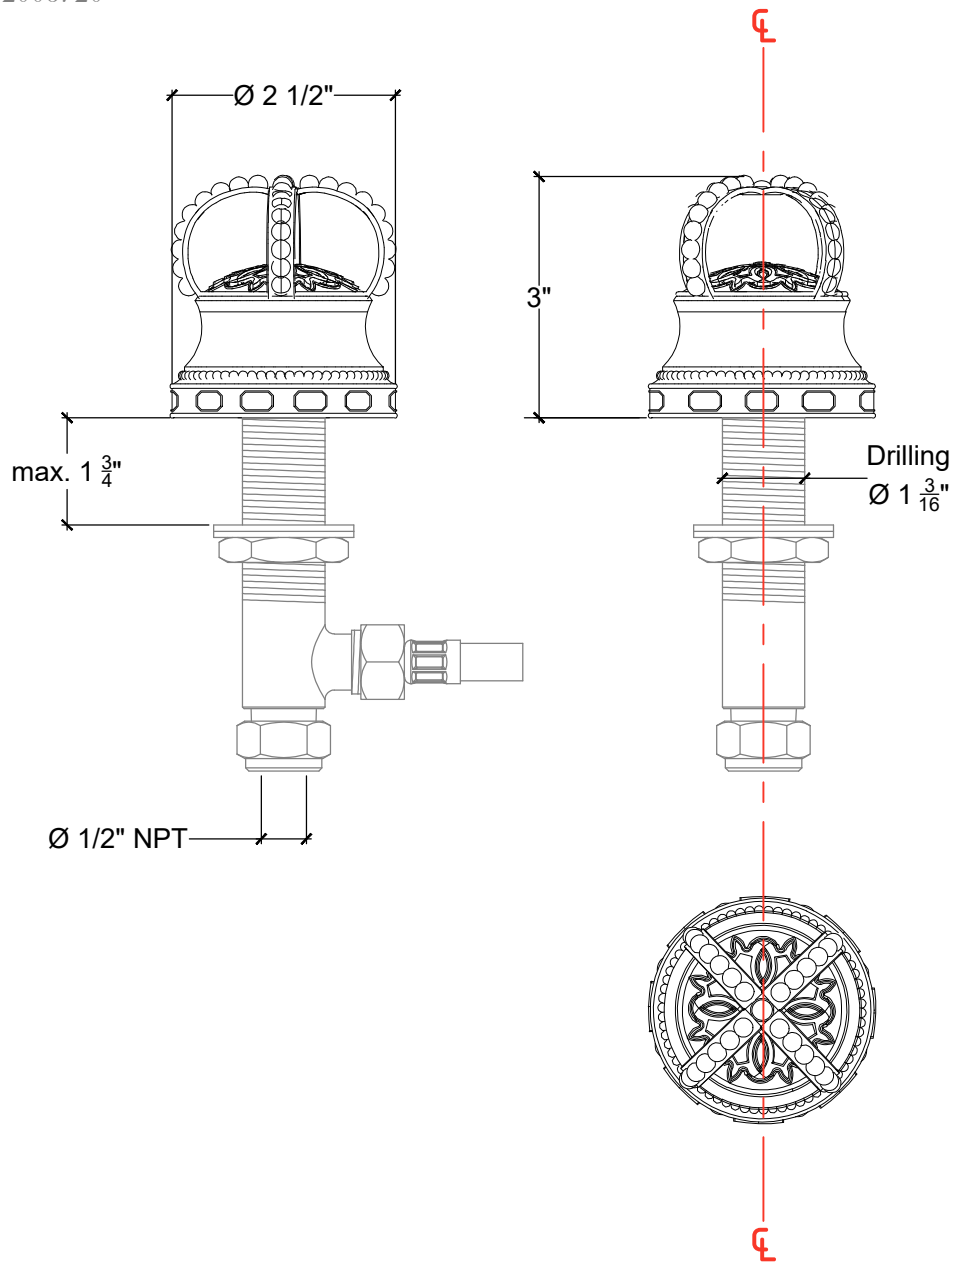

# MARGOT

Deck Mounted  $\frac{1}{2}$ " NPT for Vanity.

Ref # 12006720

Copyright © Compas 2010 www.compassstone.com

# MARGOT

Deck Mounted  $\frac{3}{4}$ " NPT for Vanity.  
Ref # 12006725

Copyright © Compas 2010 www.compassstone.com