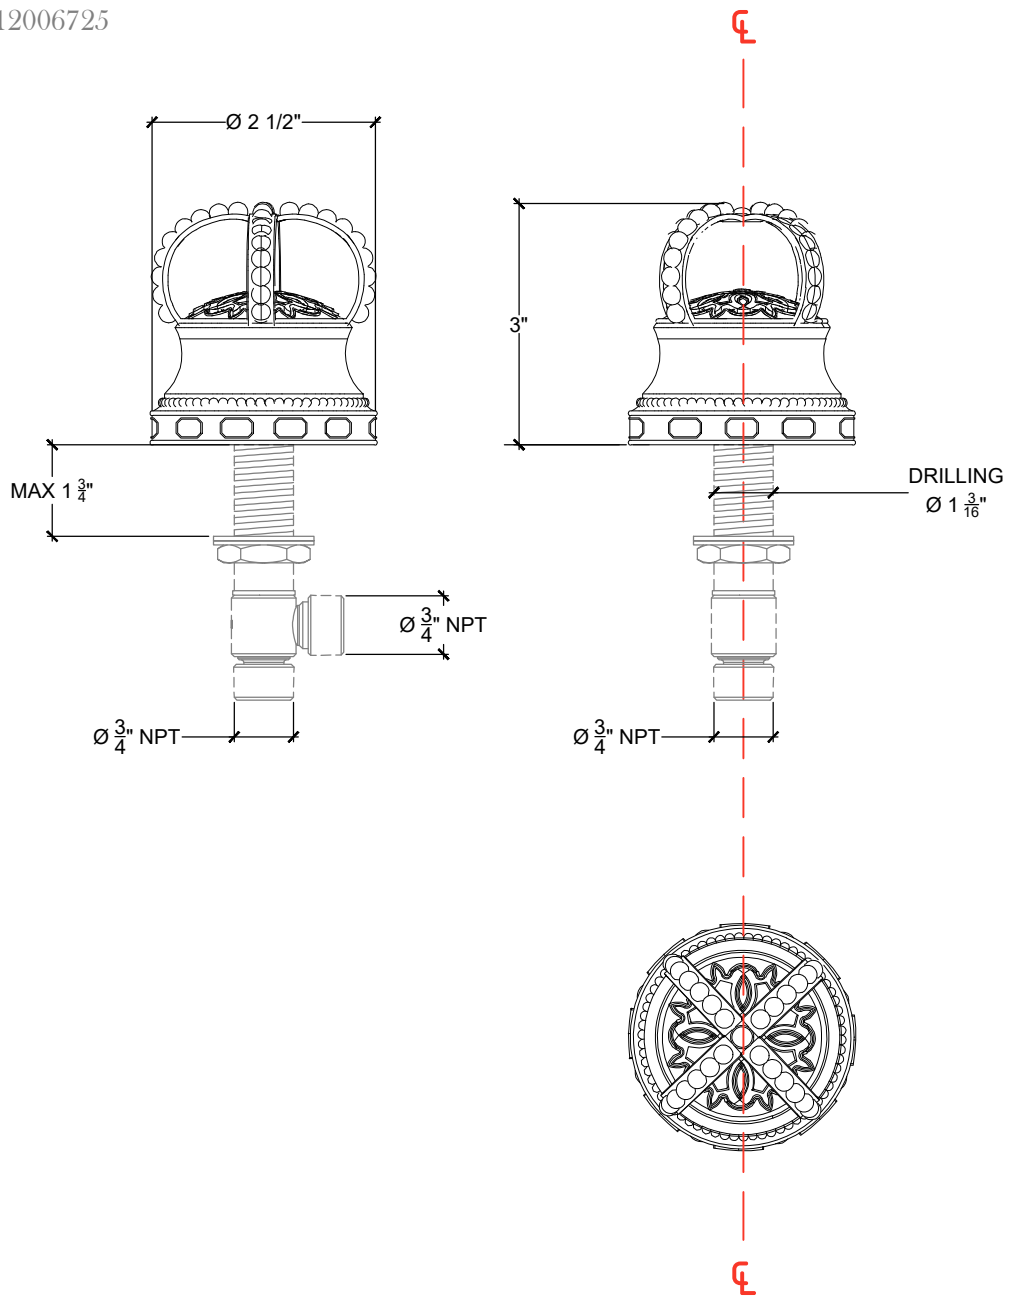

# MARGOT

Deck Mounted  $\frac{1}{2}$ " NPT for Vanity.

Ref # 12006720

Copyright © Compas 2010 www.compassstone.com

# MARGOT

Deck Mounted  $\frac{3}{4}$ " NPT for Vanity.  
Ref # 12006725

Copyright © Compas 2010 www.compassstone.com