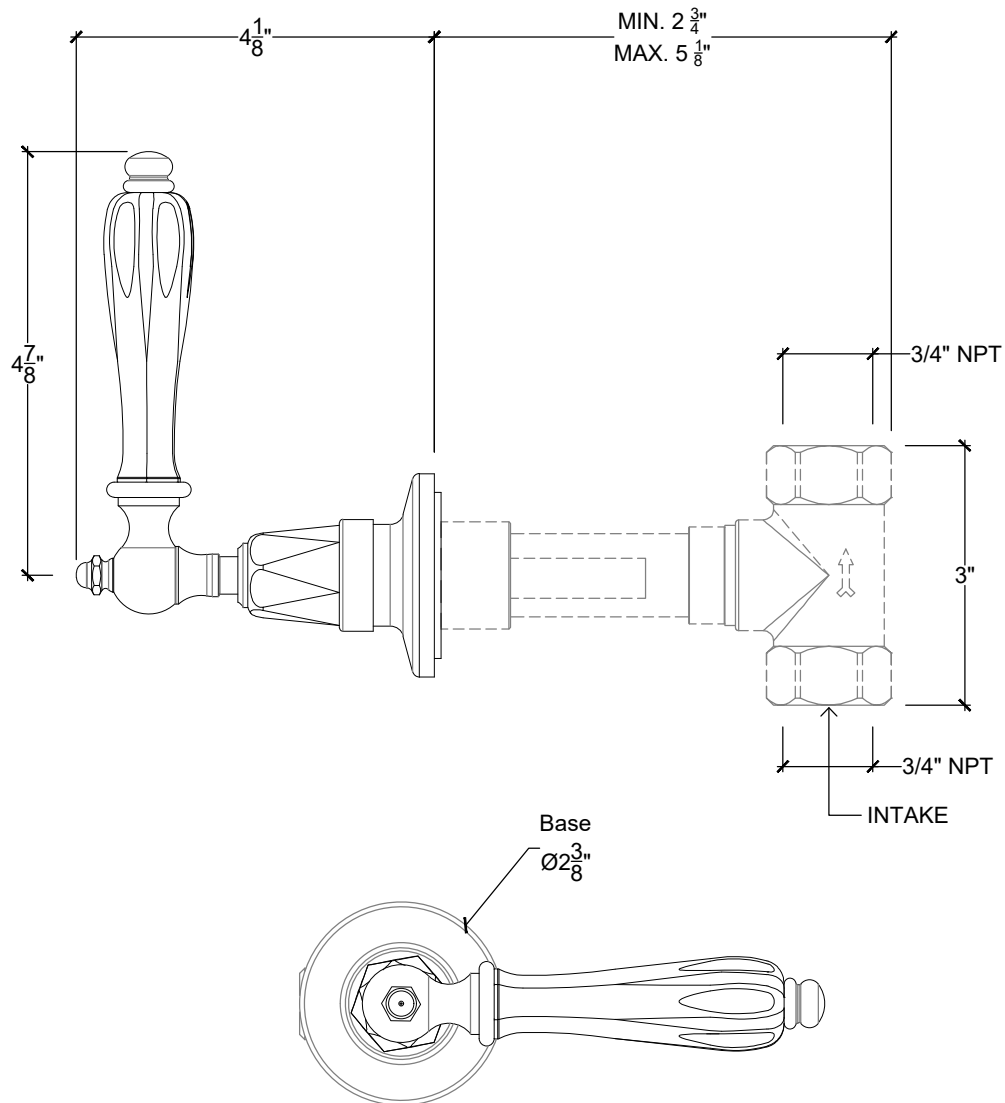

# MADISON

Wall Mounted 1/2" handle for vanity  
Right Handle Lever Style # 09106730  
Left Handle Lever Style # 09106731

Copyright COMPAS 2010 www.compassstone.com

 COMPAS™

# MADISON

Wall Mounted 3/4" handle

Right Handle Lever Style # 09106735

Left Handle Lever Style # 09106736

Copyright COMPAS 2010 www.compassstone.com

 COMPAS™