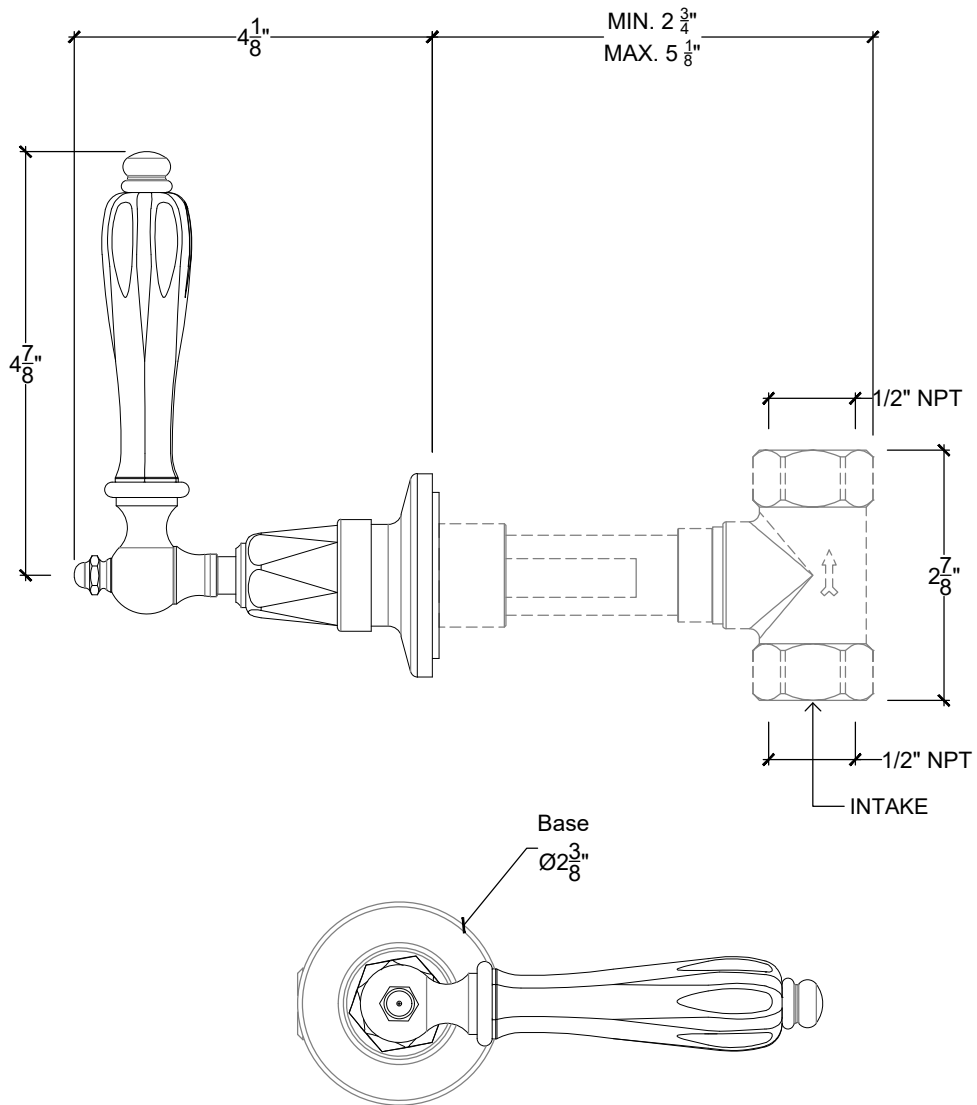

# MADISON

Wall Mounted 1/2" handle for vanity  
Right Handle Lever Style # 09106730  
Left Handle Lever Style # 09106731

Copyright COMPAS 2010 www.compassstone.com

 COMPAS™

# MADISON

Wall Mounted 3/4" handle

Right Handle Lever Style # 09106735

Left Handle Lever Style # 09106736

Copyright COMPAS 2010 www.compassstone.com

 COMPAS™