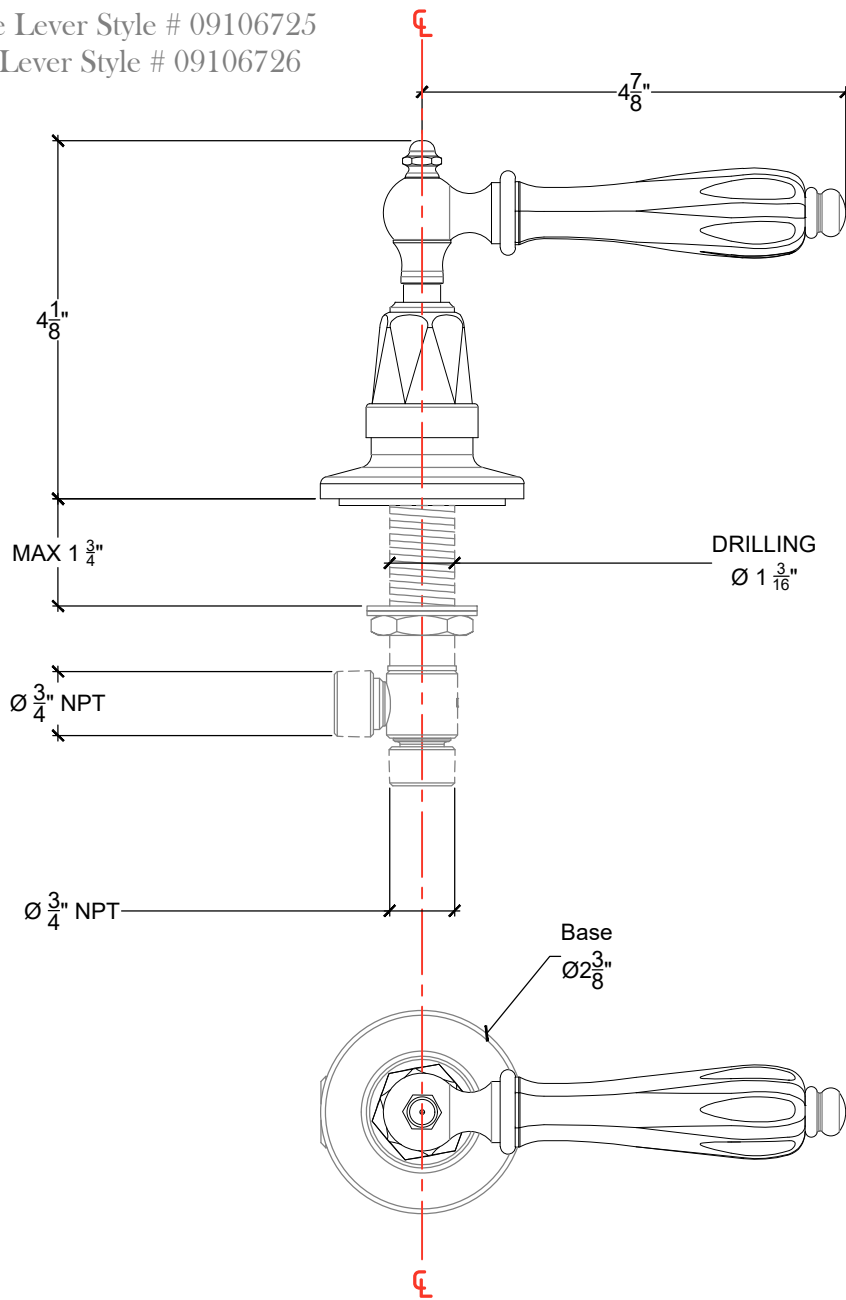

MADISON

Deck Mounted 1/2" handle for vanity
Right Handle Lever Style # 09106720
Left Handle Lever Style # 09106721

Copyright © Compass 2010 www.compassstone.com

MADISON

Deck Mounted 3/4" handle for vanity
Right Handle Lever Style # 09106725
Left Handle Lever Style # 09106726