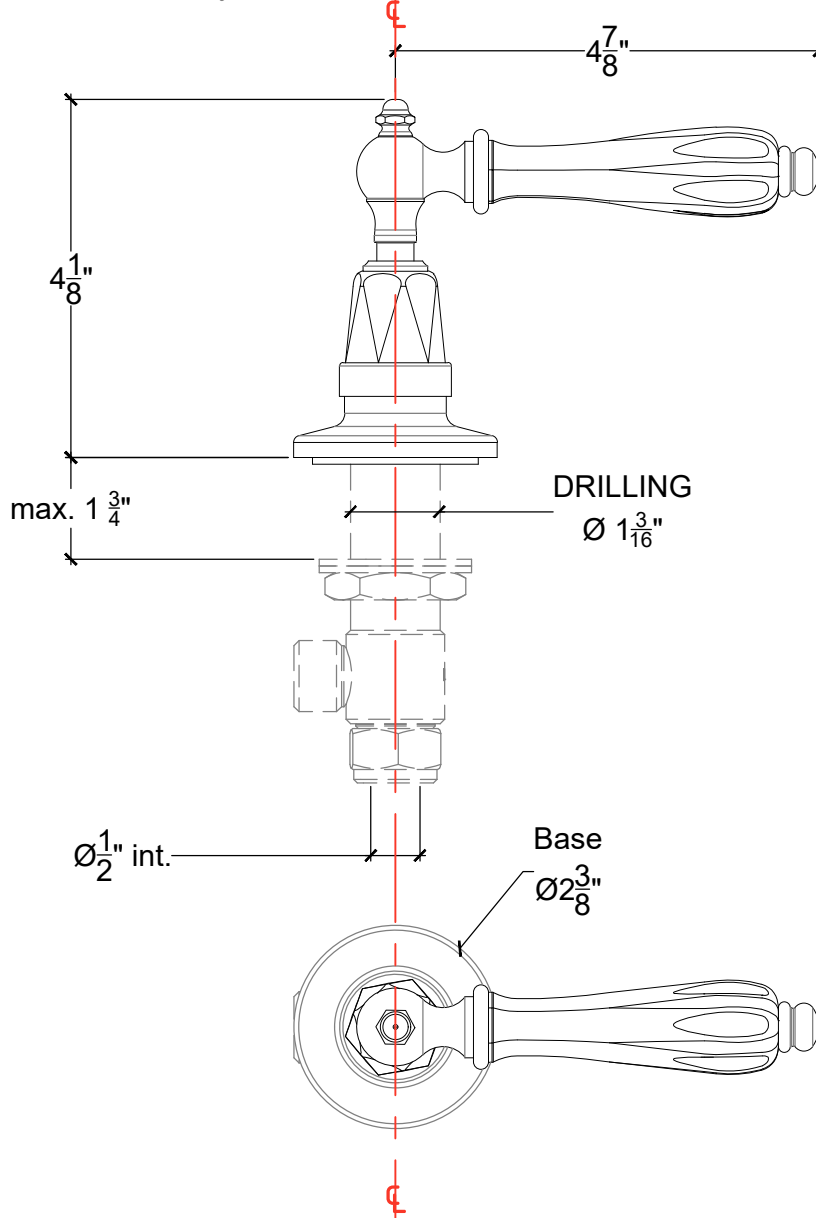

MADISON

Deck Mounted 1/2" handle for vanity
Right Handle Lever Style # 09106720
Left Handle Lever Style # 09106721

Copyright © Compass 2010 www.compassstone.com

MADISON

Deck Mounted 3/4" handle for vanity
Right Handle Lever Style # 09106725
Left Handle Lever Style # 09106726