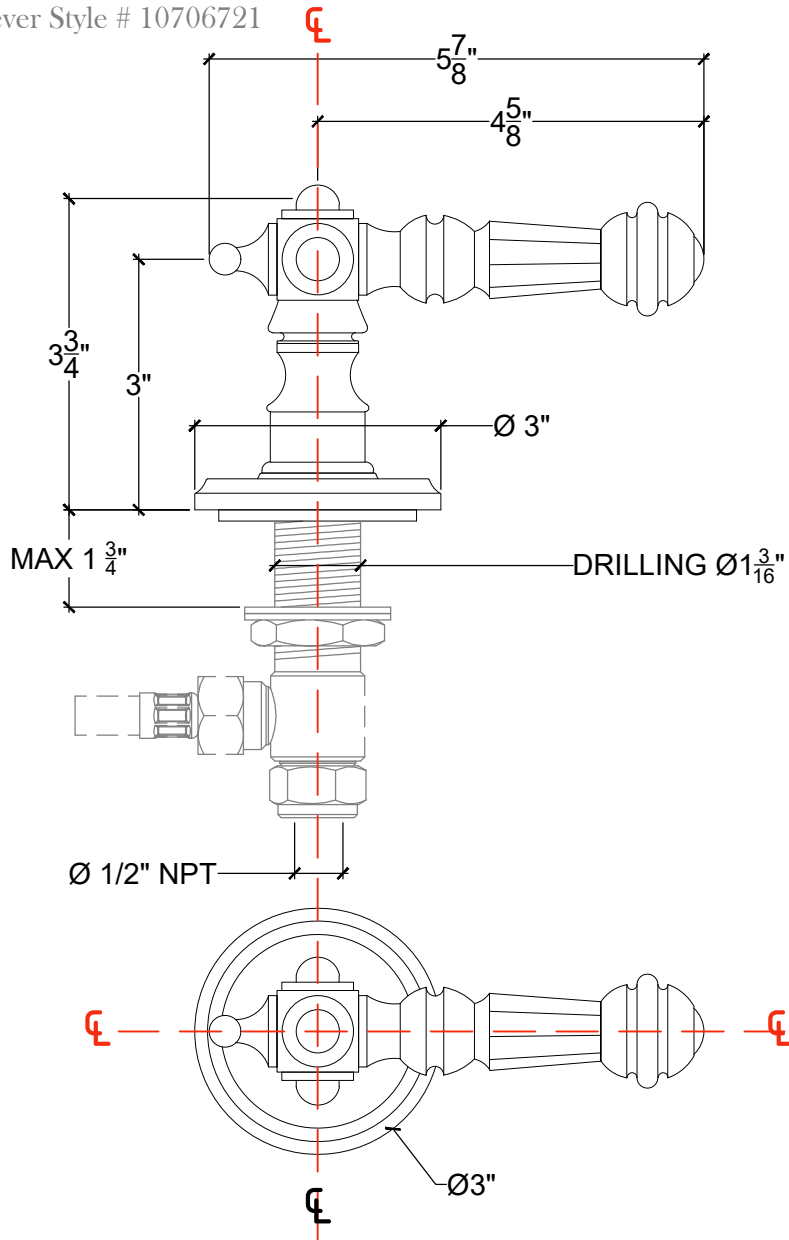

# ESPAGNOLE

Deck Mounted Handle  $\frac{1}{2}$ " NPT

Right Handle Lever Style # 10706720

Left Handle Lever Style # 10706721

Copyright © Compass 2010 www.compassstone.com

# ESPAGNOLE

Deck Mounted Handle \_ 3/4" NPT

Right Handle Lever Style # 10706725

Left Handle Lever Style # 10706726

Copyright © Compass 2010 www.compassstone.com