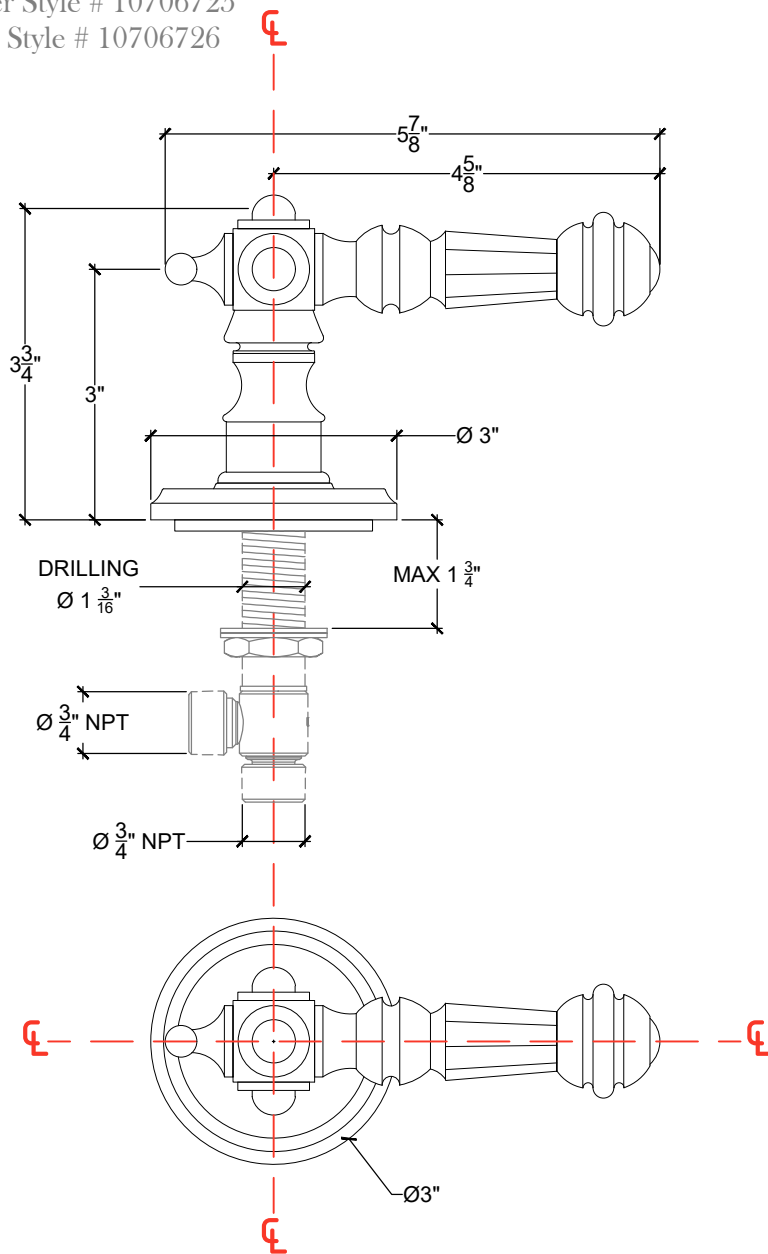

# ESPAGNOLE

Deck Mounted Handle  $\frac{1}{2}$ " NPT

Right Handle Lever Style # 10706720

Left Handle Lever Style # 10706721

Copyright © Compass 2010 www.compassstone.com

# ESPAGNOLE

Deck Mounted Handle \_ 3/4" NPT

Right Handle Lever Style # 10706725

Left Handle Lever Style # 10706726

Copyright © Compass 2010 www.compassstone.com