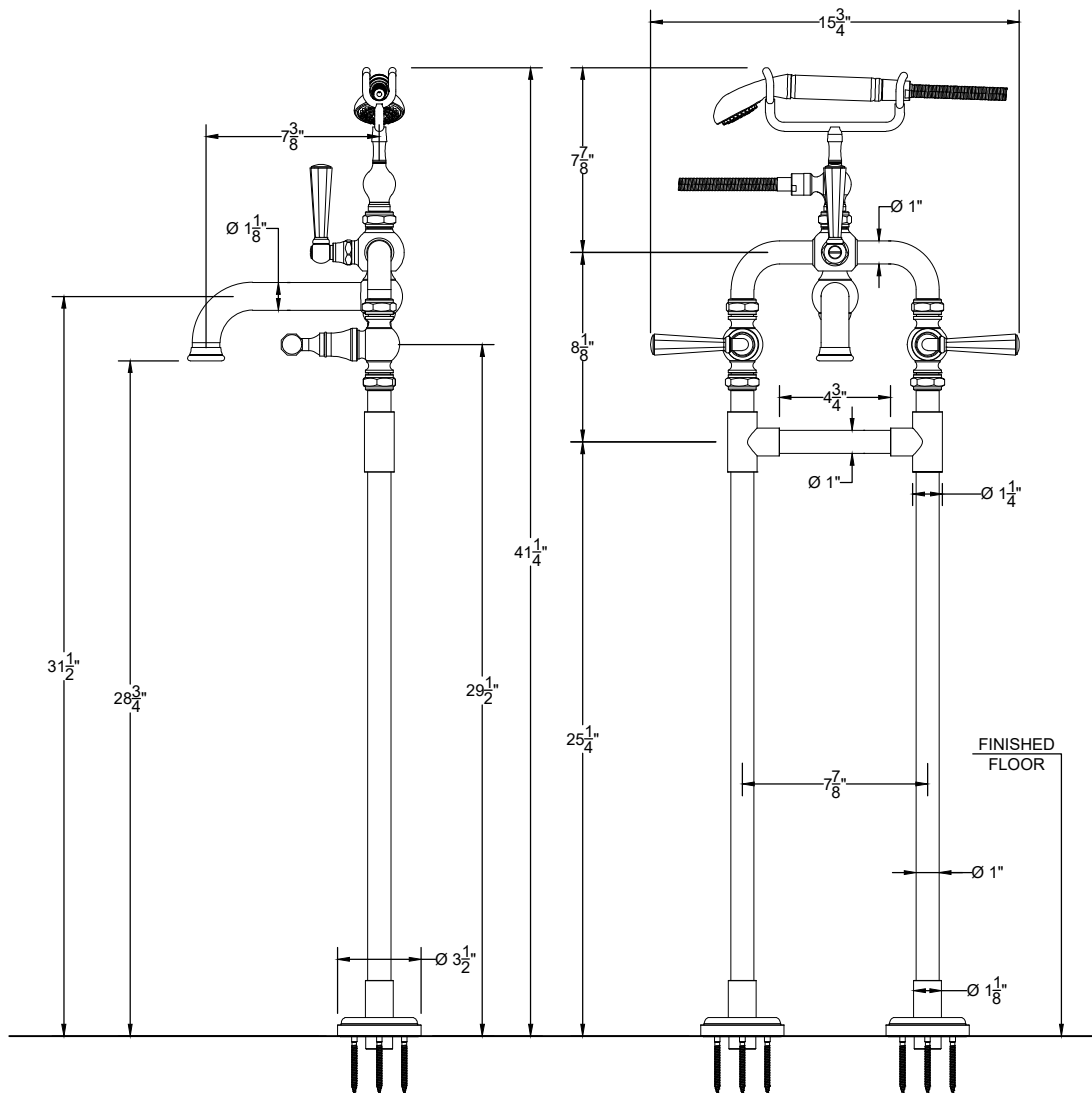

# MONTECITO

Floor mounted tub filler with Montecito handles and Novo hand held - 3/4" NPT  
Melangeur bain / douchette sur colonnes \_ 3/4" NPT  
Ref # 17306255 - SP 7.5 - ELEGHD

NOTE:  
- Optional hand held Elegance on cradle