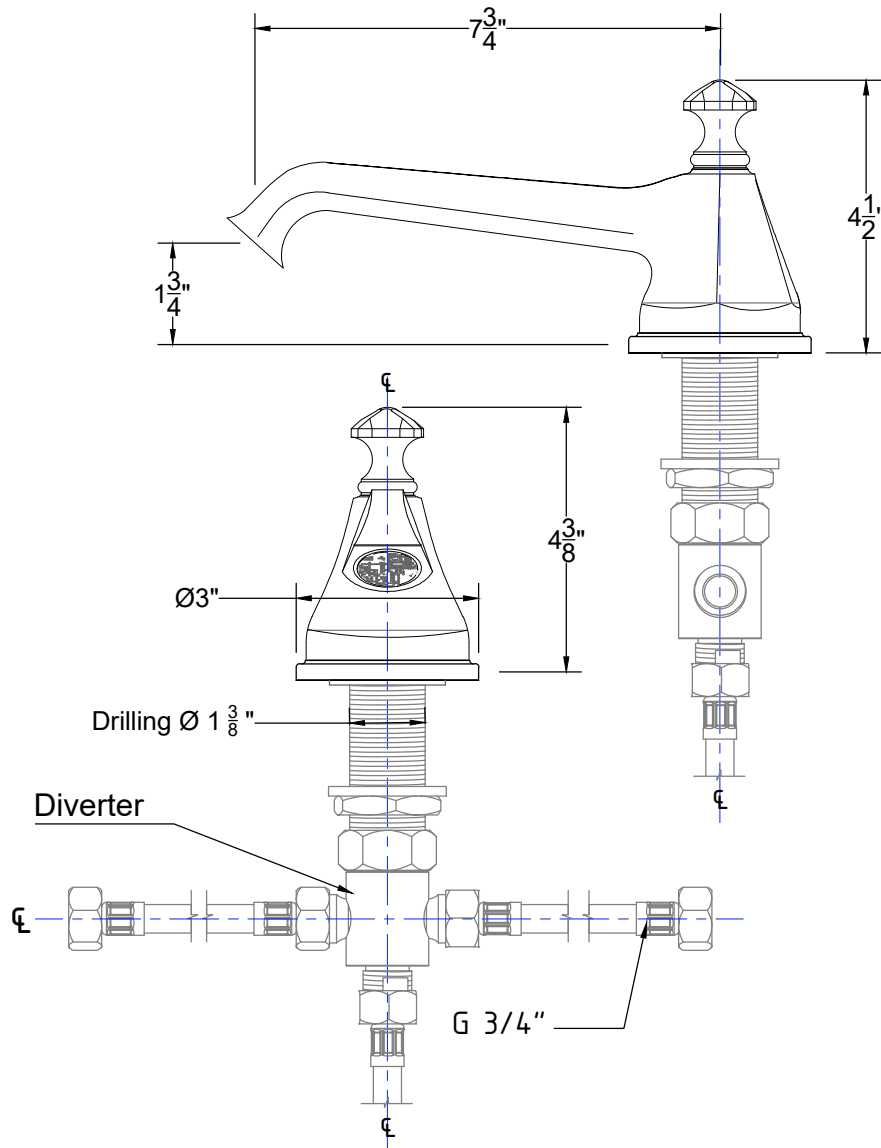

MONTECITO

INTEGRATED DIVERTER

Deck mount tub filler Regalia spout with integrated diverter - G 3/4"
Bec sure gorge pour bain - G 3/4"
Ref # 17301238

Copyright © Compas 2010 www.compassstone.com