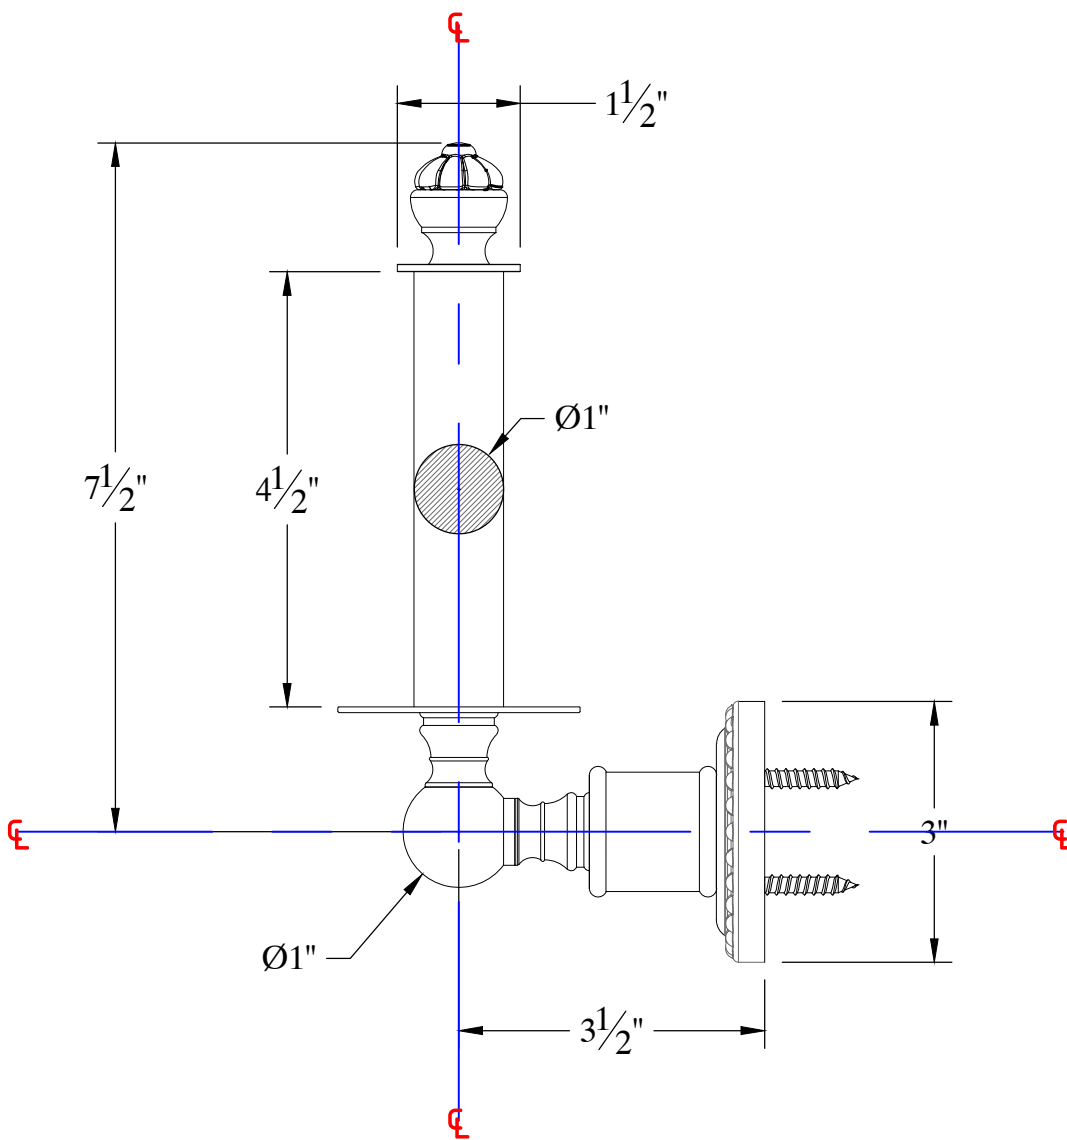

CRUCIFORM

Cruciform vertical T.P. holder
Porte papier -
Ref # 08502570

Copyright © Compas 2010 www.compasstone.com

COMPAS